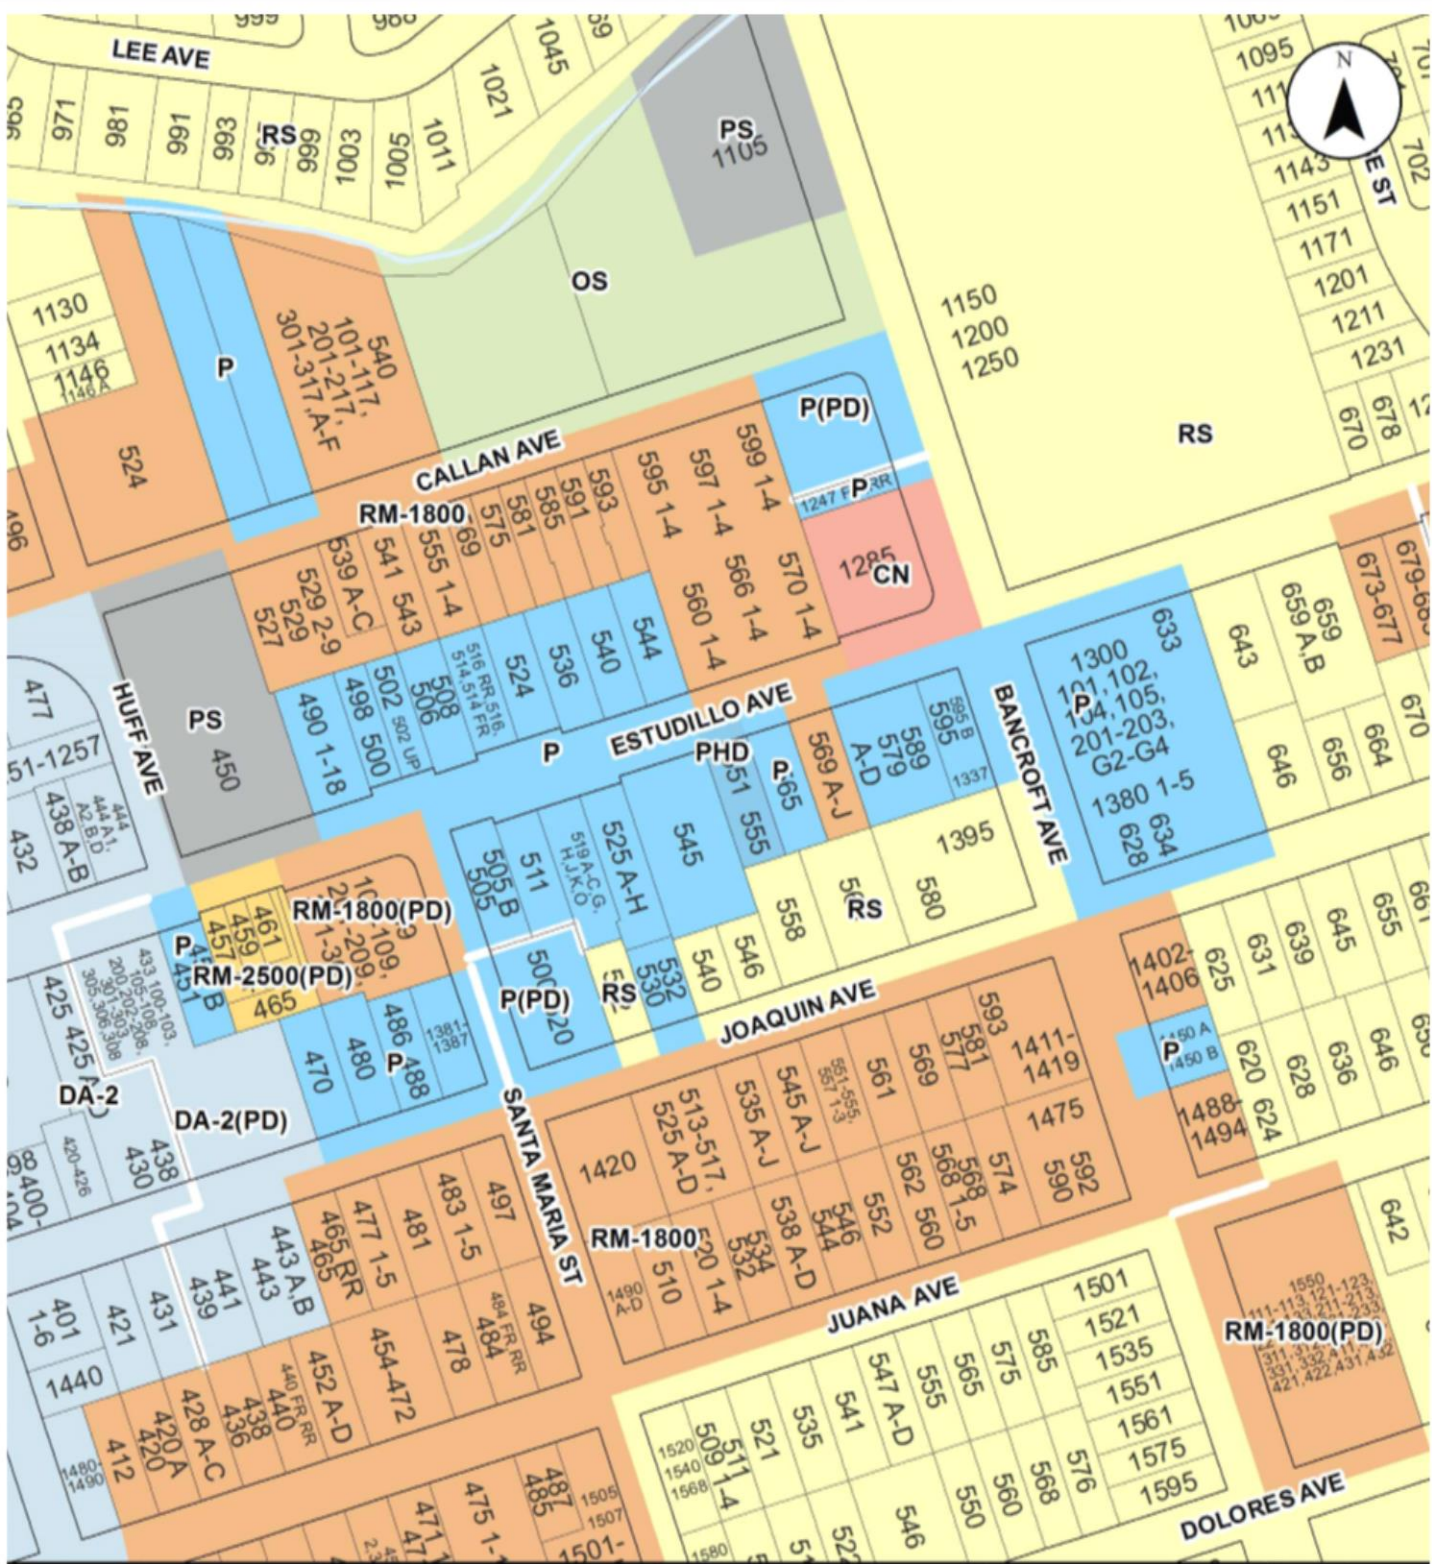

Bancroft / Estudillo Area Existing Zoning

- CN
- OS
- PHD
- RM-1800
- DA-2
- P
- PS
- RM-2500
- RS

No Proposed Zoning Change