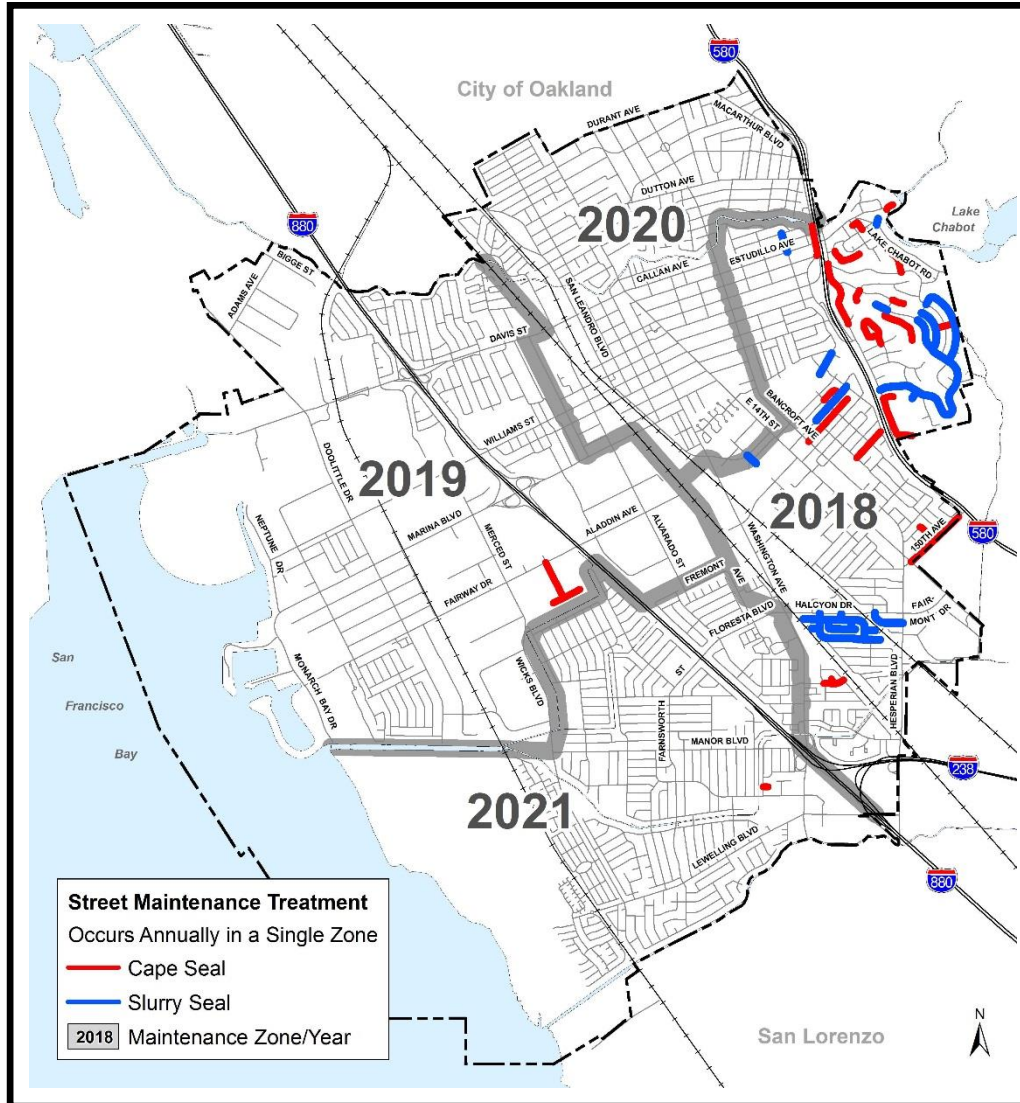

Annual Street Sealing 2018 Treatment Locations

STREET NAME	BEGIN	END
137th Ave	Wake Ave	138th Ave
138th Ave	Lark St	School St
139th Ave	Bancroft Ave	Cul-de-sac
139th Ave	Washington Ave	Driveway @ 790 139th Av.
150th Ave	E. 14th St	City Limit
Begonia Ct	Hollyhock Dr	Cul-de-sac
Begonia Dr	Hollyhock Dr	Hollyhock Dr
Benedict Dr	Sherry Ct	City Limit
Benedict Dr	View Dr	Benedict Ct
Bradrick Dr	Harold Ave	Martell Ave
Chabot Ter	Lake Chabot Rd	Cul-de-sac
Crocus Dr	Zinnia Dr	Cul-de-sac
Dahlia Ct	Hollyhock Dr	Cul-de-sac
Donald Ave	Peters St	150th Ave
Edgehill Ct	Marineview Dr	Cul-de-sac
Evergreen Ave	Fulton Ave	Cul-de-sac
Fairmont Dr	E. 14th St	Hesperian Bl
Harborview Dr	Skyview Dr	Marineview Dr
Hillside Cir	Hillside Dr	Hillside Dr
Hillside Dr	Montrose Dr	Hillside Cir
Hillview Dr	Harborview Dr	Lakeview Dr
Hollyhock Dr	Halcyon Dr	Cul-de-sac
Lakeview Dr	Skyview Dr	Marineview Dr (N. inter.)
Macarthur Bl	San Leandro Creek	Joaquin Ave
Marineview Dr	Edgehill Rd	Cul-de-sac
Marineview Dr	Skyview Dr	Vista Grand Dr
Morgan Ave	Collier Dr	Estudillo Ave
Narcissus Ct	Begonia Dr	Cul-de-sac
Oleander St	Begonia Dr	Halcyon Dr
Rose Dr	San Leandro Bl	Hospital RoW
Ruthelen Ct	Bradrick Dr	Cul-de-sac
Sandelin Ave	Norene Way	Cul-de-sac
Sandelin Ct	Graff Ave	Sandelin Ave
Scenicview Ct	Scenicview Dr	Sandelin Ave
Scenicview Dr	Edgehill Rd	Cul-de-sac
School St	Fulton Ave	141st Ave
Skyview Dr	Lakeview Dr	Longview Dr
Sunflower Dr	Begonia Dr	Crocus Dr
Sylvan Cir	Estudillo Ave	Cul-de-sac
Vista Grand Ct	Vista Grand Dr	Cul-de-sac
Vista Grand Dr	Benedict Dr	Marineview Dr
Zinnia Dr	Begonia Dr	Crocus Dr