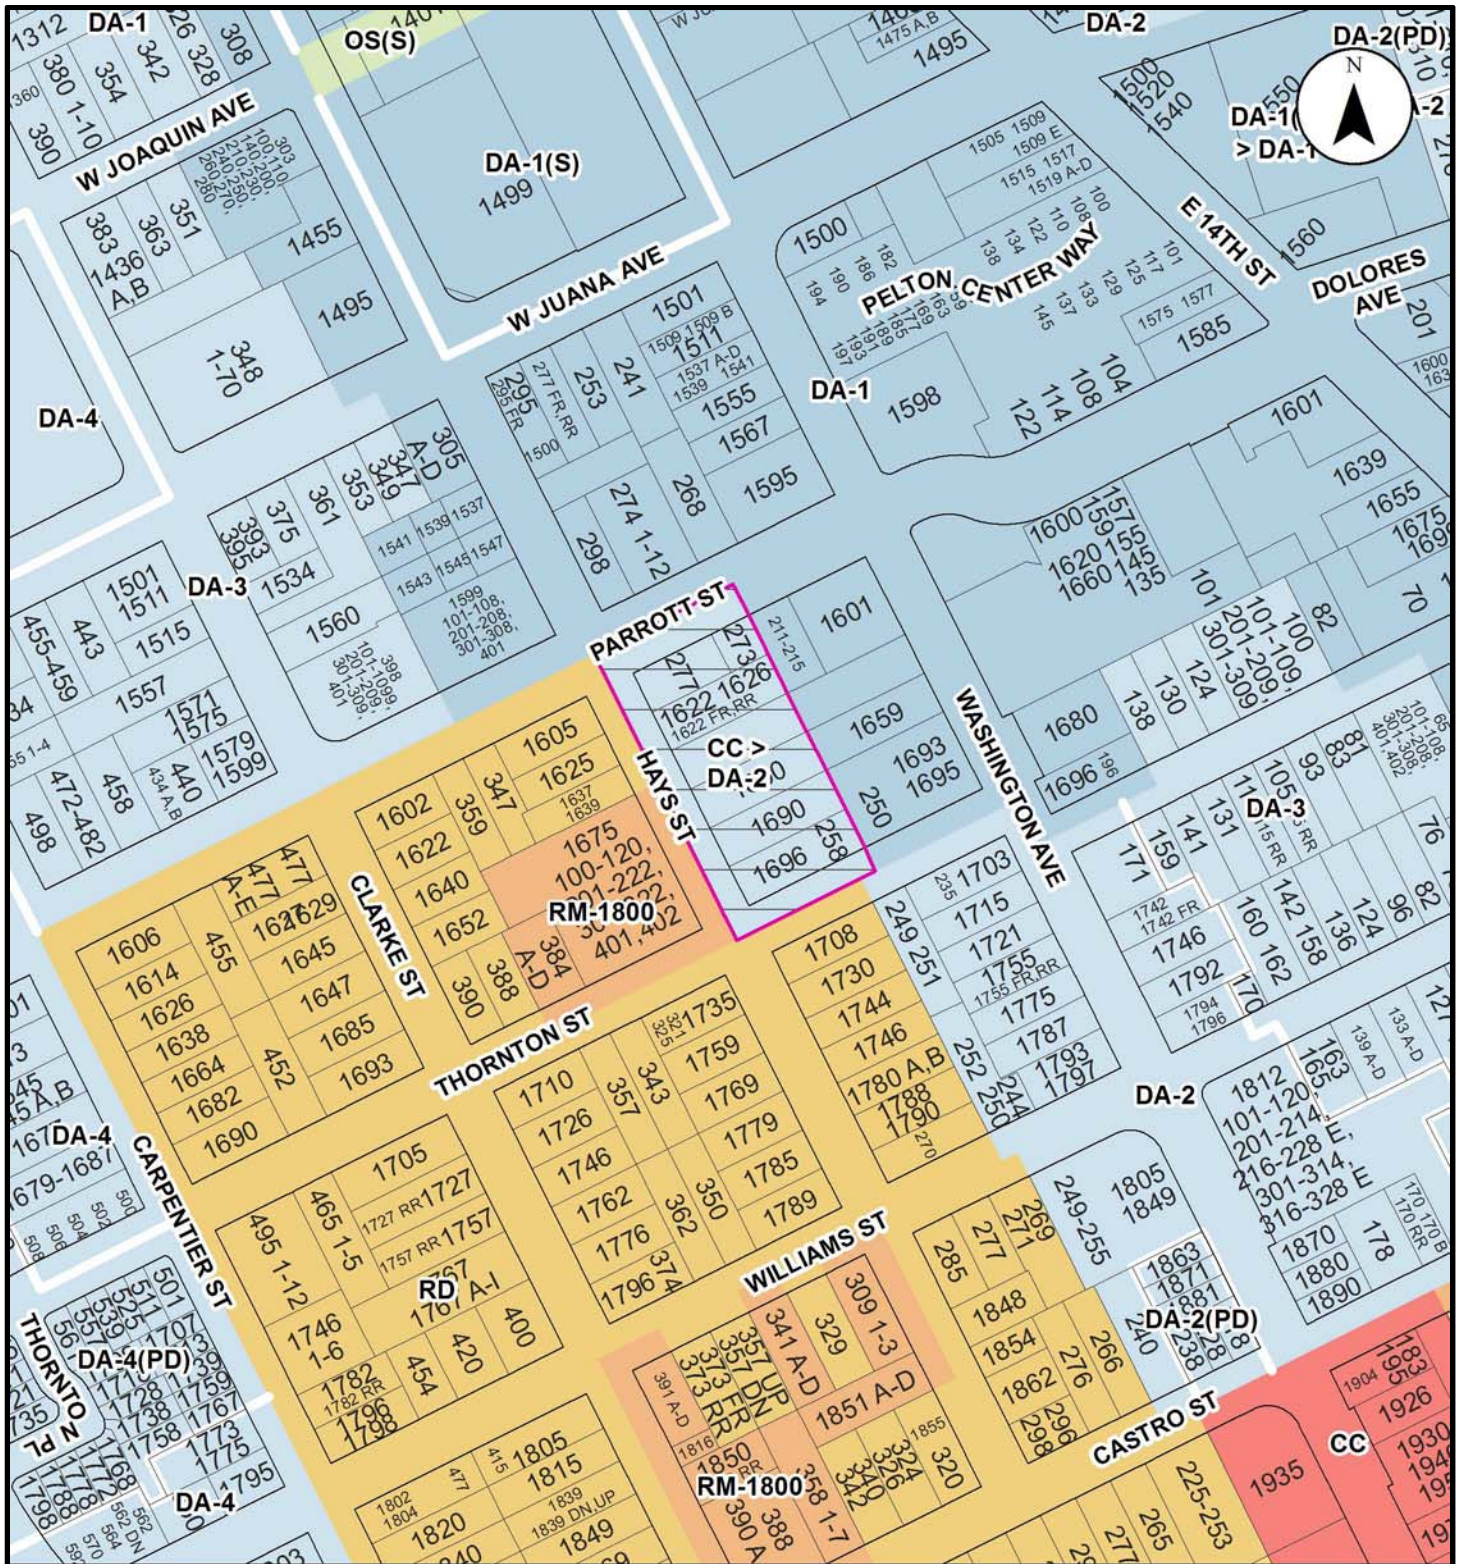

# Downtown Area - South Proposed Zoning Changes

- CC
- DA-3
- RD
- DA-1
- DA-4
- RM-1800
- DA-2
- OS
- RM-2000

DA=5 > DA-6  
 Current > Proposed  
 Proposed Zoning Change