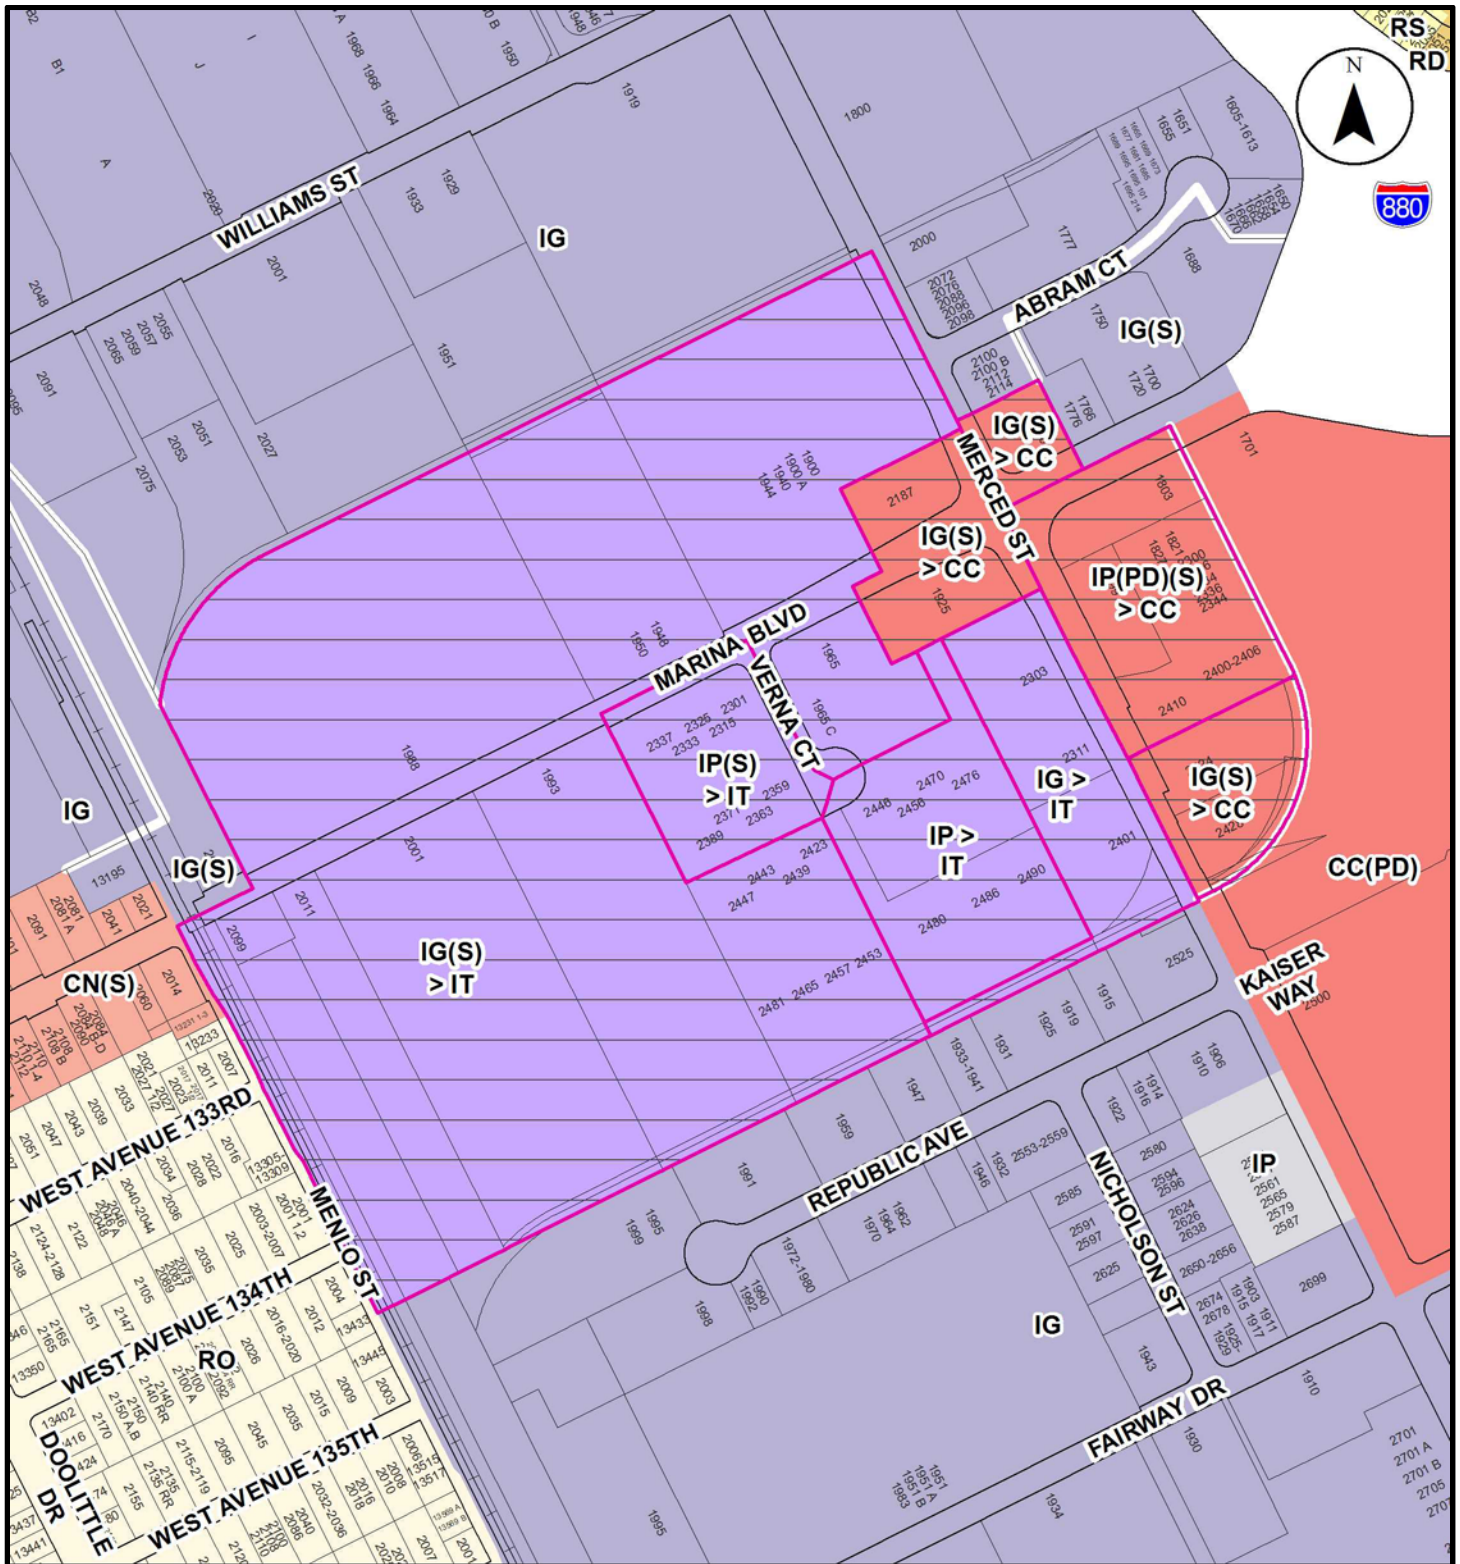

Industrial Transition - Marina Boulevard, West Proposed Zoning Changes

- CC
- IP
- RO
- CN
- IT
- RS
- IG
- RD

DA=5 > DA-6
Current > Proposed

 Proposed Zoning Change