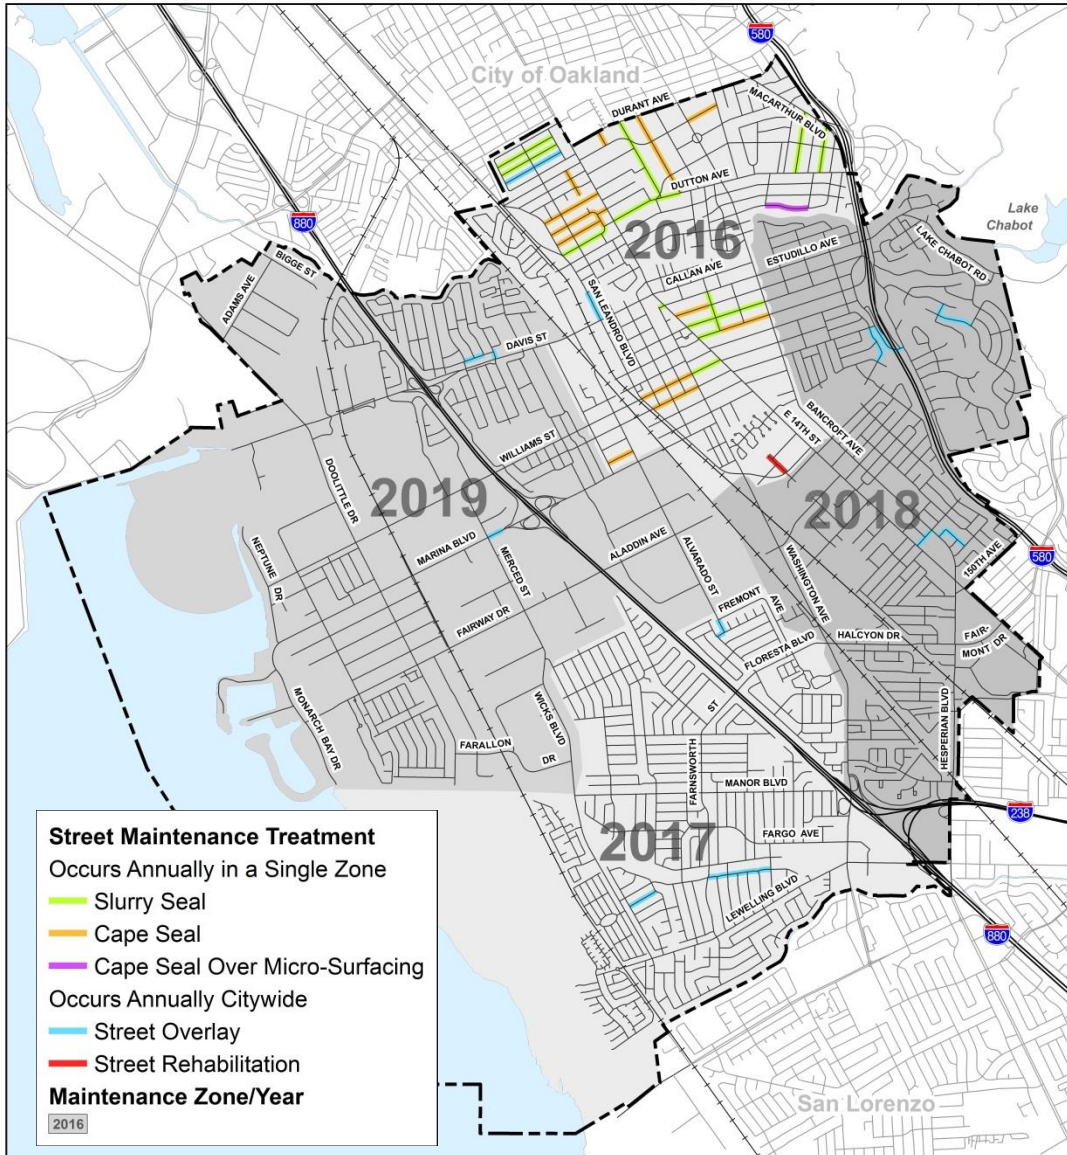

Annual Street Maintenance Projects 2015-2016 Construction Year

STREET NAME	BEGIN	END	TREATMENT
148 th Ave.	E. 14th St.	Bancroft Avenue	Overlay
Alvarado St.	Fremont Ave.	Portola Drive	Overlay
Begier Ave.	E. 14th St.	Woodland Ave.	Cape Seal
Best Ave.	San Leandro Bl.	Lafayette Ave. (east int.)	Slurry Seal
Beverly Ave.	Dutton Ave.	Durant Ave.	Cape Seal
Bowling Green St.	Dorchester Ave.	Pontiac St.	Slurry Seal
Breed Ave.	Durant Ave.	Dowling Bl.	Slurry Seal
Broadmoor Bl.	Bancroft Ave.	Kenilworth Ave.	Cape Seal
Burkhart Ave.	Farnsworth St.	Norton Street	Overlay
Castro St.	Hays St.	Washington Ave.	Cape Seal
Castro St.	San Leandro Bl.	Hays St.	Cape Seal
Cherrywood Ave.	Lafayette Ave.	E. 14th St.	Cape Seal
Cherrywood Ave.	Park St.	Lafayette Ave.	Cape Seal
Coral Ave.	Bancroft Ave.	Tower Street	Overlay
Diehl Ave.	Dutton Ave.	MacArthur Bl.	Slurry Seal
Dolores Ave.	50' east of Santa Rosa St.	Bancroft Ave.	Cape Seal
Dolores Ave.	E. 14th St.	50' east of Santa Rosa St.	Slurry Seal
Douglas Dr.	Virginia St.	Davis Street	Overlay
Dutton Ave.	130' east of E. 14th St.	Woodland Ave.	Slurry Seal
Edgehill Rd.	Scenic View Dr.	Marine View Drive	Overlay
Estabrook St.	Alvarado St.	Orchard Ave.	Cape Seal
Evergreen Ave.	Sybil Ave.	Fulton Ave.	Overlay
Glen Dr.	Chetland Rd.	Superior Ave.	Cape/Microsurface
Grand Ave.	Sybil Ave.	580 Overpass	Overlay
Joaquin Ave.	Santa Rosa St.	E. 14th St.	Cape Seal
Juana Ave.	Bancroft Ave.	E. 14th St.	Slurry Seal
Lafayette Ave.	Cherrywood Ave.	Best Ave. (north int.)	Cape Seal
Lafayette Ave.	W. Broadmoor Bl.	(end south of) Bellview Dr.	Cape Seal
Lawdale Ave.	Laverne Dr.	Elvina Drive	Overlay
Leo Ave.	Park St.	Lafayette Ave.	Cape Seal
Lewis Ave.	Dutton Ave.	MacArthur Bl.	Slurry Seal
Lexington Ave.	Dorchester Ave.	Pontiac Street	Overlay
Marina Bl.	Merced Ave.	I-880 on ramp	Overlay
Marineview Dr.	Edgehill Rd.	Skyfiew Drive	Overlay
Portola Dr.	Monterey St.	Alvarado Street	Overlay
Rose Dr.	San Leandro Bl.	135th / end	Reconstruct
San Leandro Bl.	San Leandro Creek	Davis Street	Overlay
Santa Rosa St.	Estudillo Ave.	Joaquin Ave.	Slurry Seal
Santa Rosa St.	Joaquin Ave.	Dolores Ave.	Slurry Seal
Stoakes Ave.	E. 14th St.	Park St.	Cape Seal
Stratford Ave.	Broadmoor Bl.	Durant Ave.	Cape Seal
Suffolk St.	Dorchester Ave.	Pontiac St.	Slurry Seal
Towers St.	Coral Ave.	Halsey Avenue	Overlay
Virginia St.	Frederick Rd.	Arthur Avenue	Overlay
W. Estudillo Ave.	E. 14th St.	Washington Ave.	Slurry Seal
Williams St.	San Leandro Bl.	Washington Ave.	Cape Seal
Williams St.	Washington Ave.	E. 14th St.	Slurry Seal