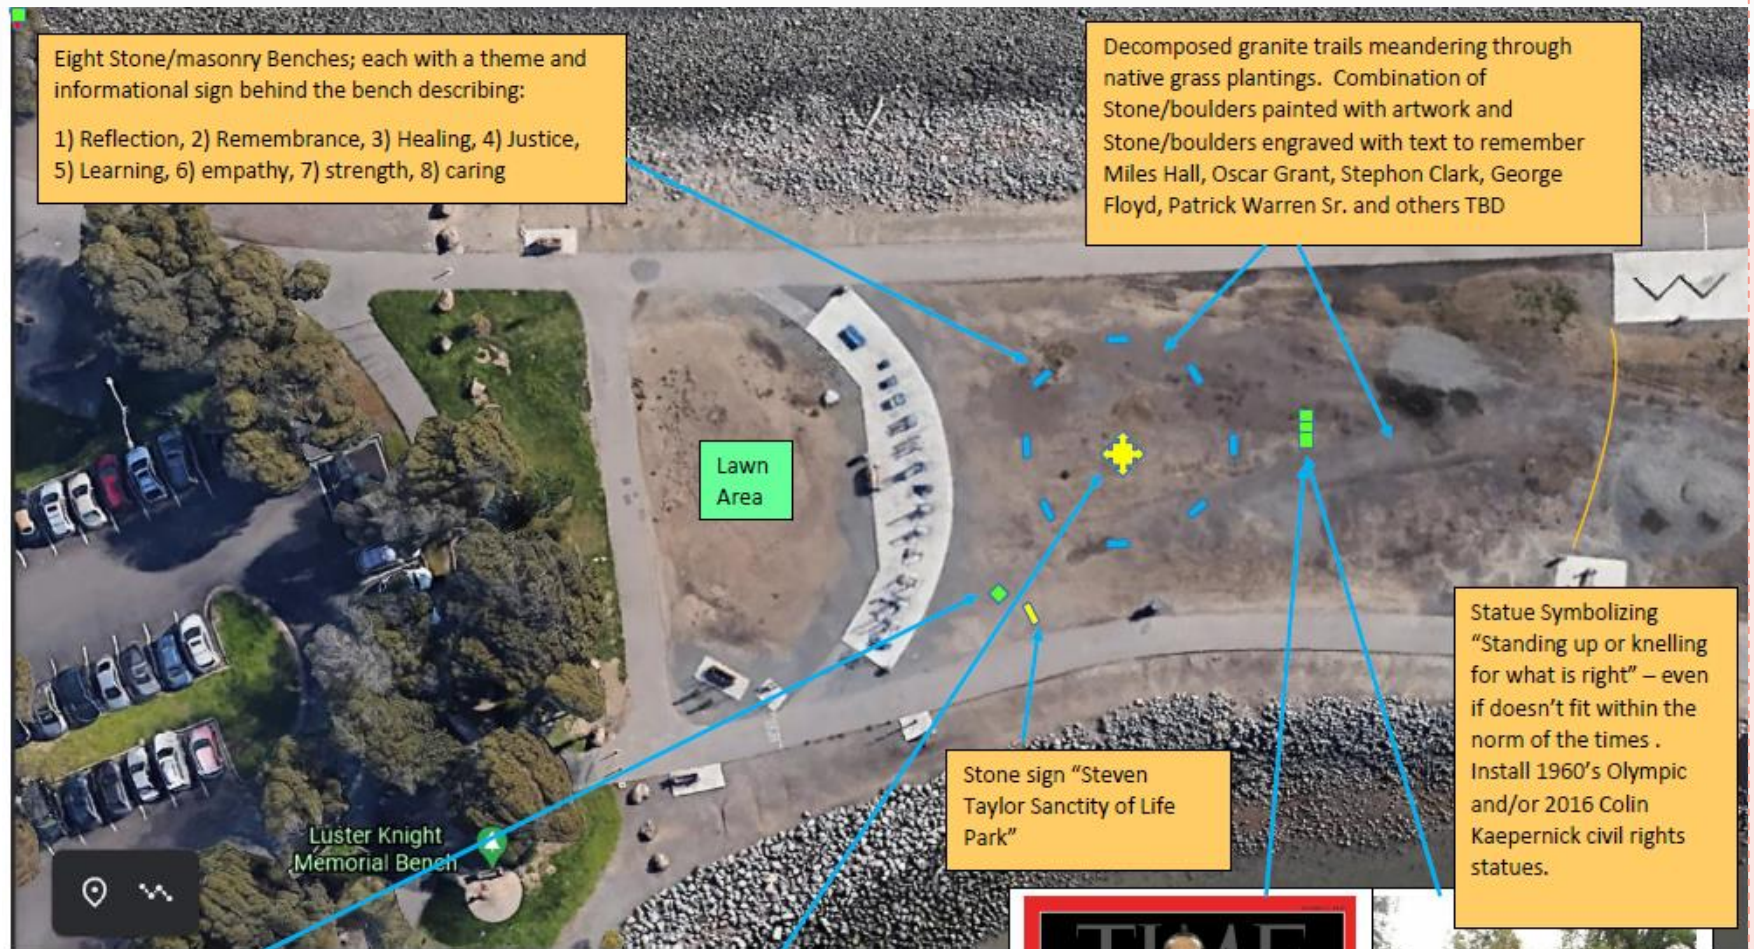

Park Memorial Proposal

Eight Stone/masonry Benches; each with a theme and informational sign behind the bench describing:
1) Reflection, 2) Remembrance, 3) Healing, 4) Justice, 5) Learning, 6) empathy, 7) strength, 8) caring

Decomposed granite trails meandering through native grass plantings. Combination of Stone/boulders painted with artwork and Stone/boulders engraved with text to remember Miles Hall, Oscar Grant, Stephon Clark, George Floyd, Patrick Warren Sr. and others TBD

Lawn Area

Luster Knight Memorial Bench

Stone sign "Steven Taylor Sanctity of Life Park"

Statue Symbolizing "Standing up or knelling for what is right" – even if doesn't fit within the norm of the times . Install 1960's Olympic and/or 2016 Colin Kaepernick civil rights statues.

Informational Kiosk with 4 separate touch screens (each face of kiosk) with information about Steven Taylor and the Sanctity of Every Human Life, Mental Health Services, Police Brutality, homelessness services, etc . Provide power and internet connection.

Stone Column (engraved with Steven's name, date of birth, attended San Leandro Bancroft Middle School and San Leandro High School ..additional detail TBD) centered within circular spaced benches