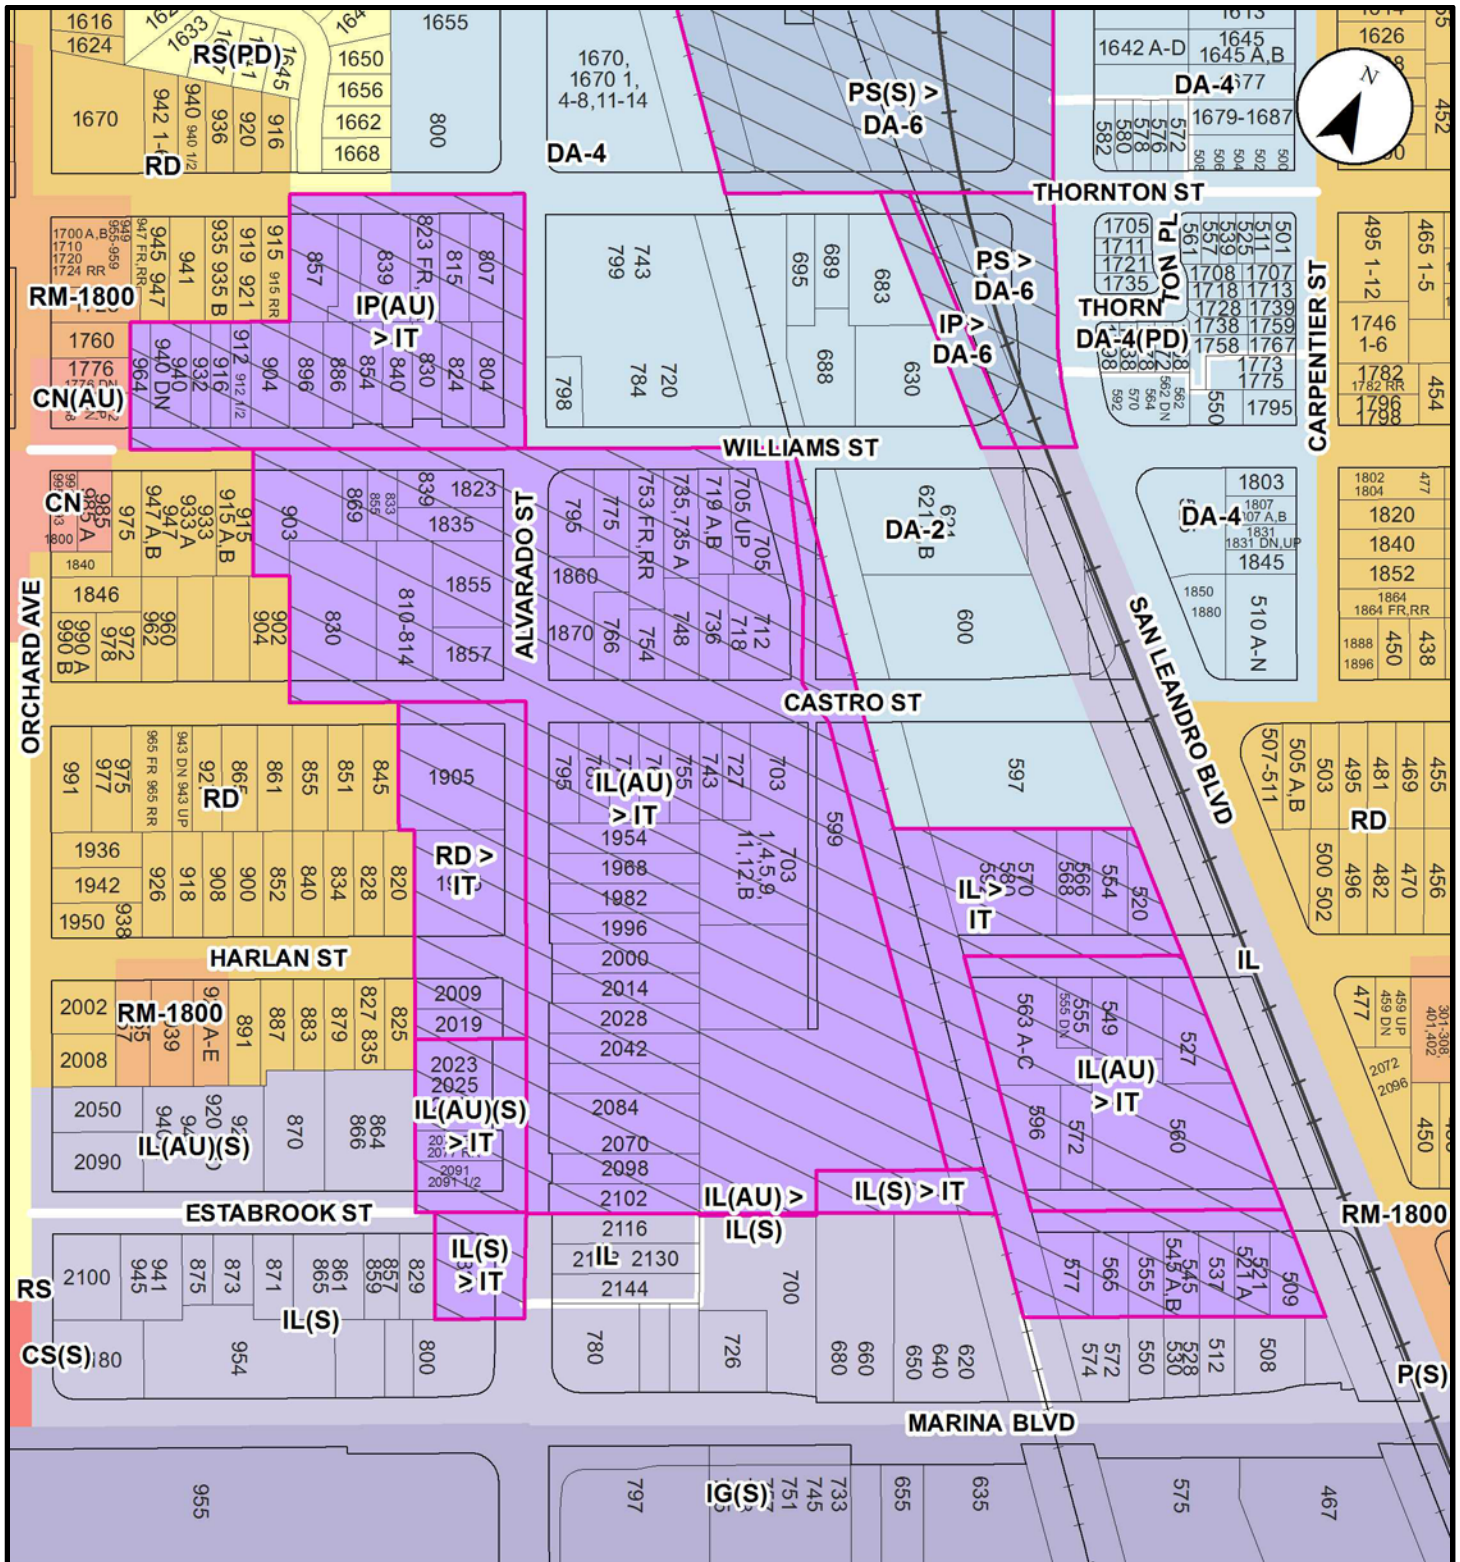

# Industrial Transition - Marina Boulevard, East Proposed Zoning Changes

CN	DA-4	IL	RD
CS	DA-6	IT	RM-1800
DA-2	IG	P	RS

DA=5 > DA-6  
 Current > Proposed  
 Proposed Zoning Change