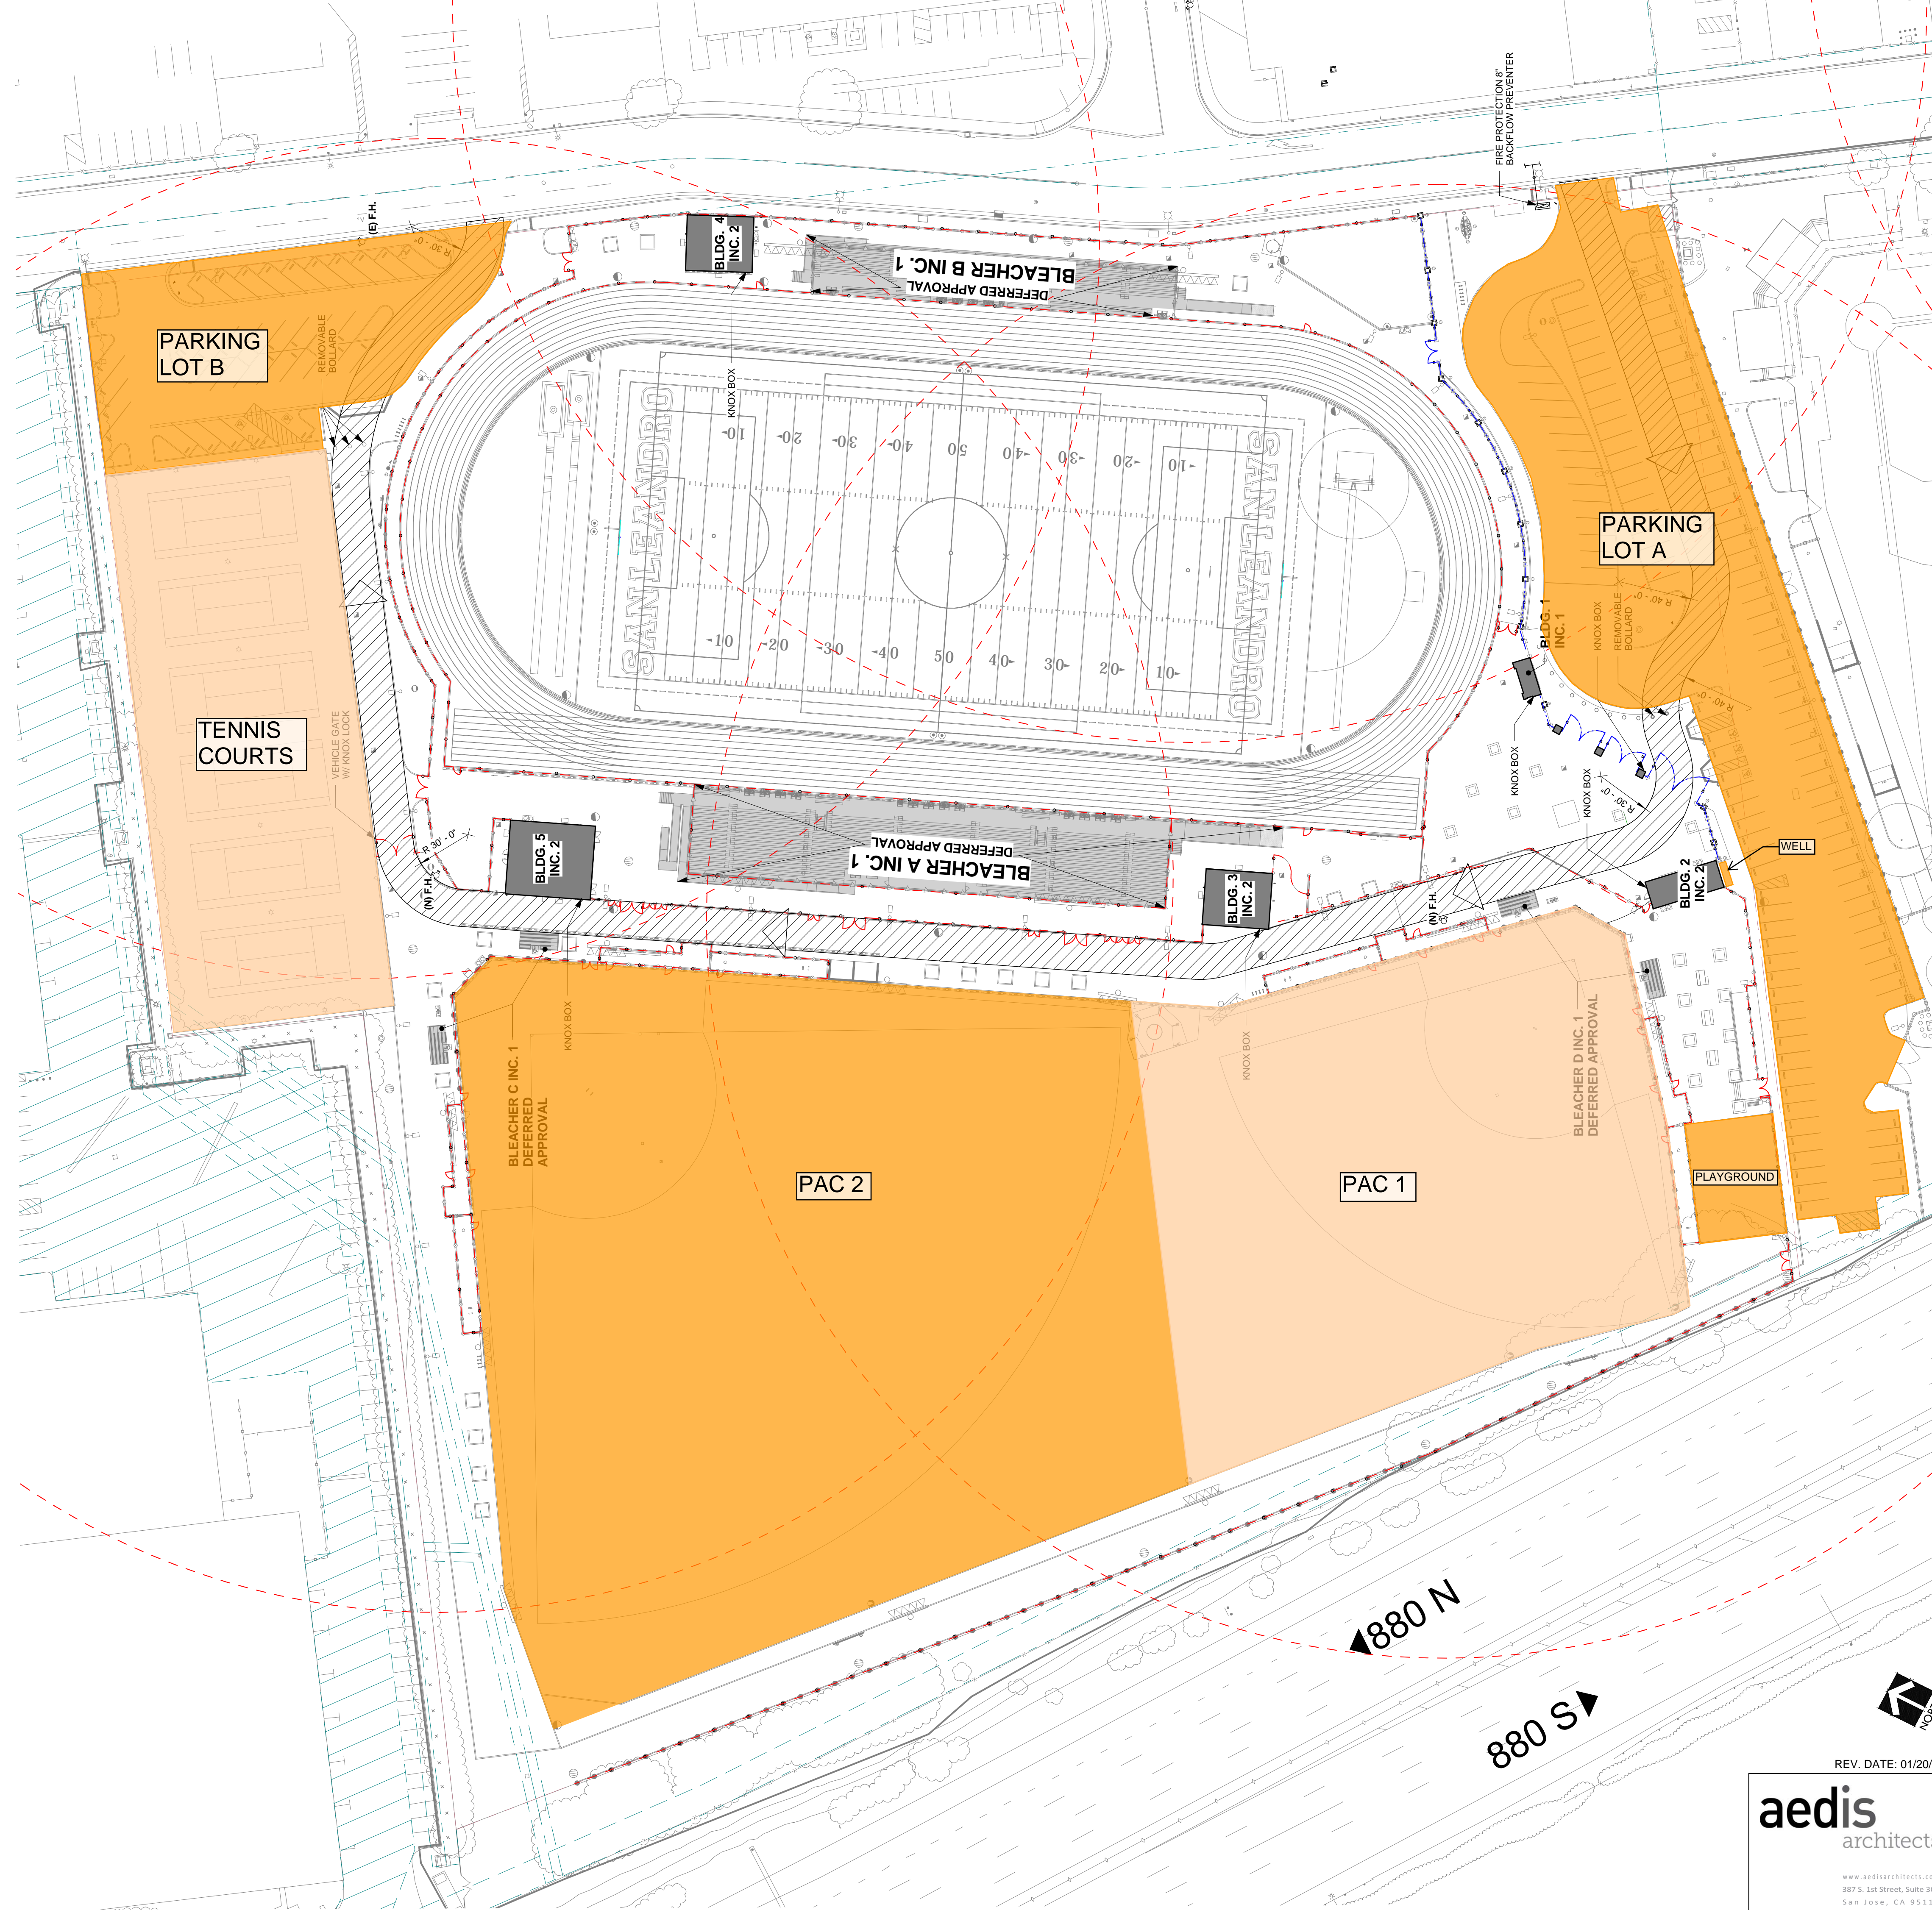

EXHIBIT 'A'

SLUSD FACILITY

PACIFIC SPORTS
COMPLEX
AND
BURRELL FIELD
SAN LEANDRO, CA

REV. DATE: 01/20/14

aedis
architects

www.aedisarchitects.com
387 S. 1st Street, Suite 300
San Jose, CA 95113
tel: (408) 300-5160
fax: (408) 300-5123