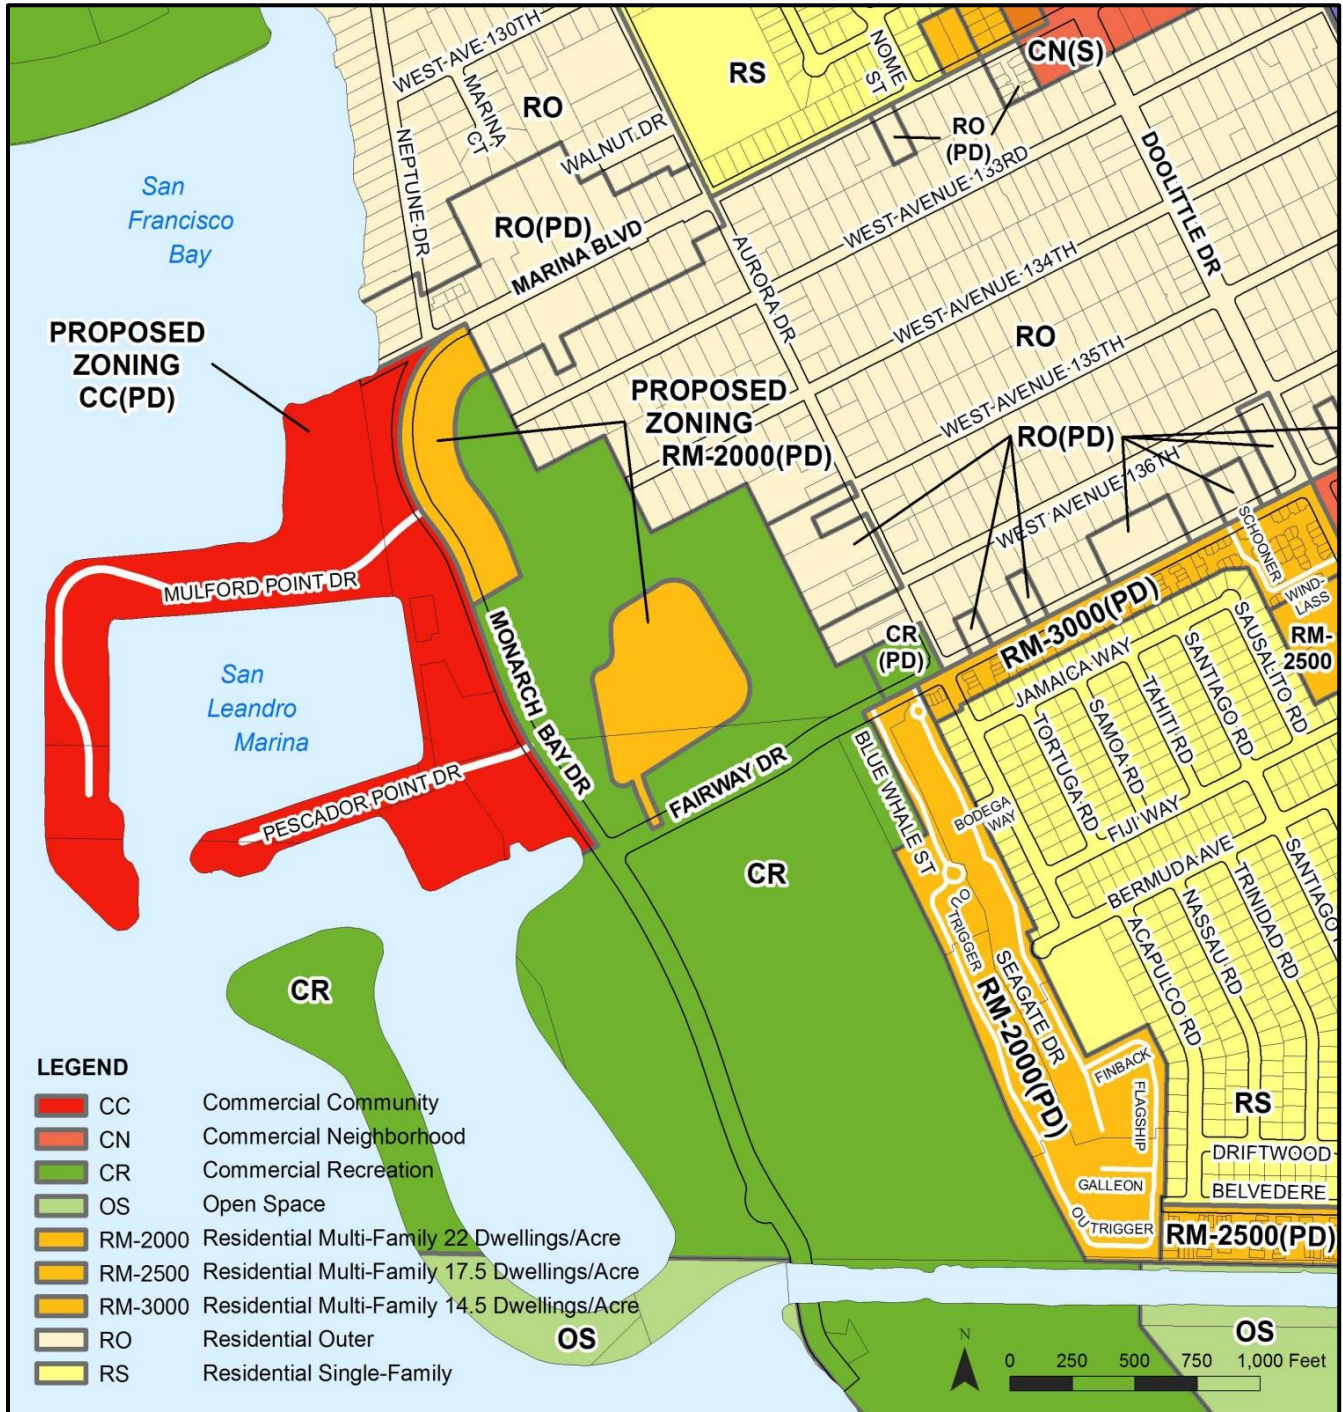

Shoreline Development Map Proposed Rezoning (Zoning Map Amendments)

EXHIBIT B
PLN2012-00040
6-18-2015