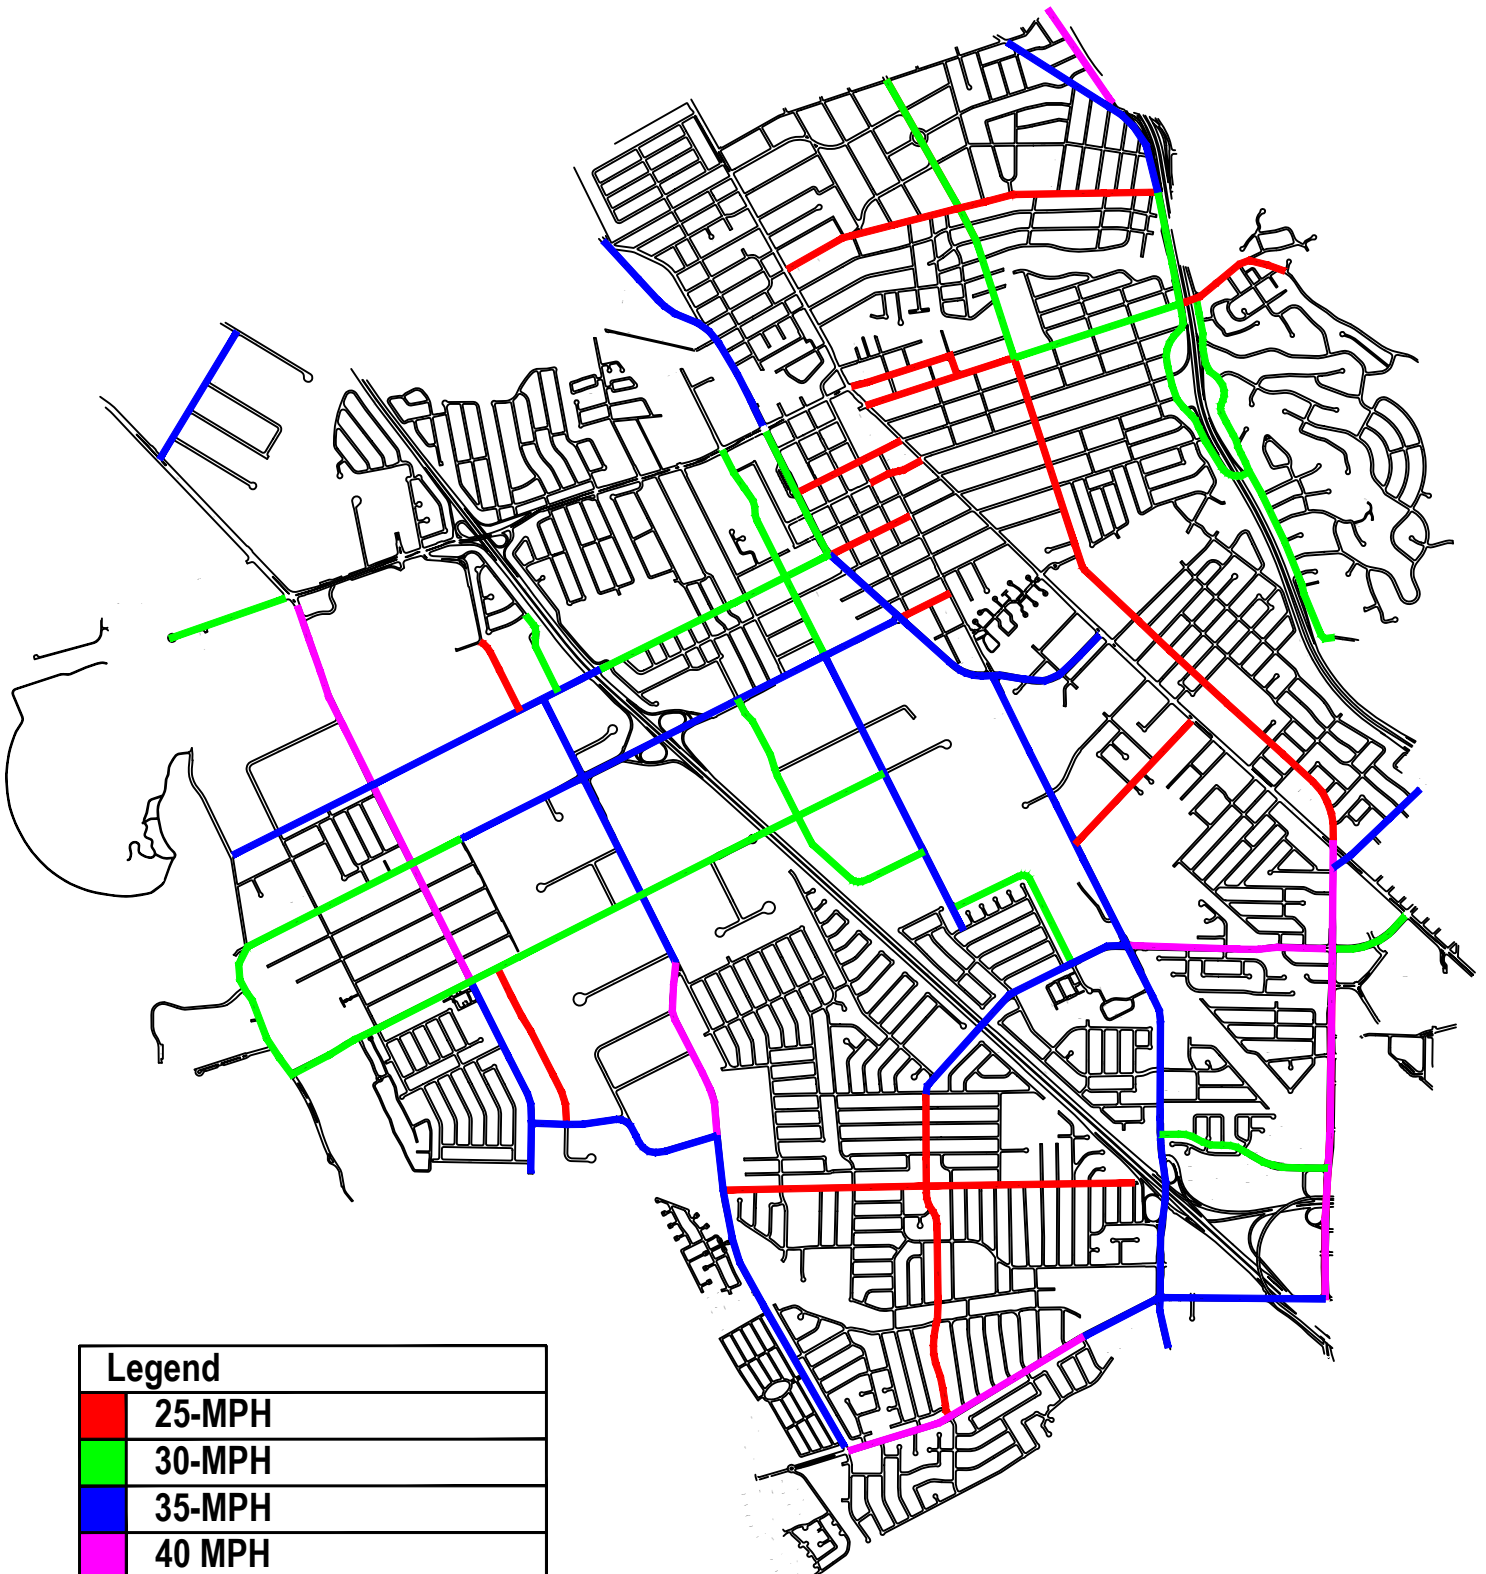

# CITY OF SAN LEANDRO SPEED LIMIT MAP

Legend	
	25-MPH
	30-MPH
	35-MPH
	40 MPH

CITY OF SAN LEANDRO  
25-MPH

CITY OF SAN LEANDRO  
30-MPH

CITY OF SAN LEANDRO  
35-MPH

CITY OF SAN LEANDRO  
40-MPH