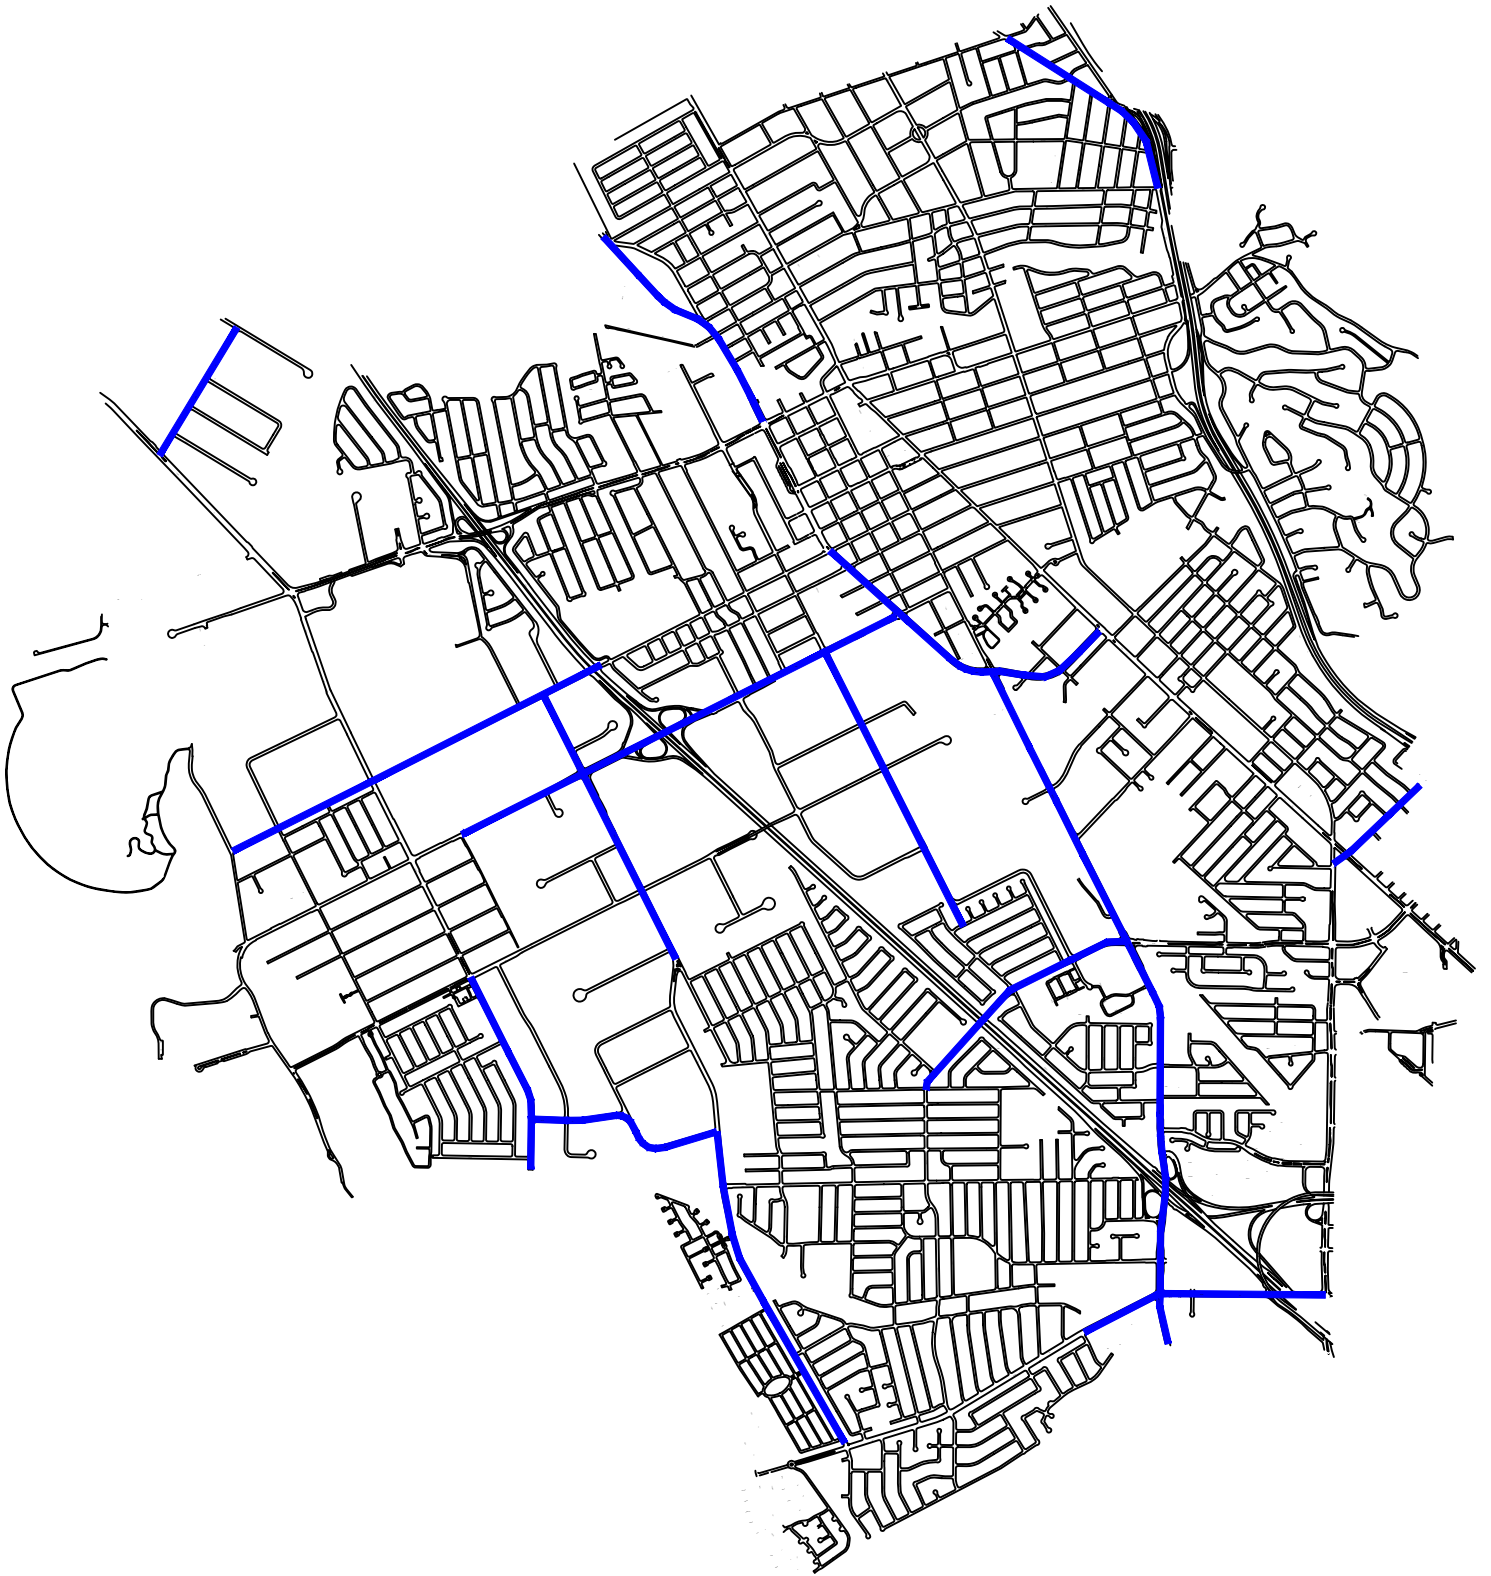

# CITY OF SAN LEANDRO SPEED LIMIT MAP

Legend	
	25-MPH
	30-MPH
	35-MPH
	40 MPH

CITY OF SAN LEANDRO  
25-MPH

CITY OF SAN LEANDRO  
30-MPH

CITY OF SAN LEANDRO  
35-MPH

CITY OF SAN LEANDRO  
40-MPH