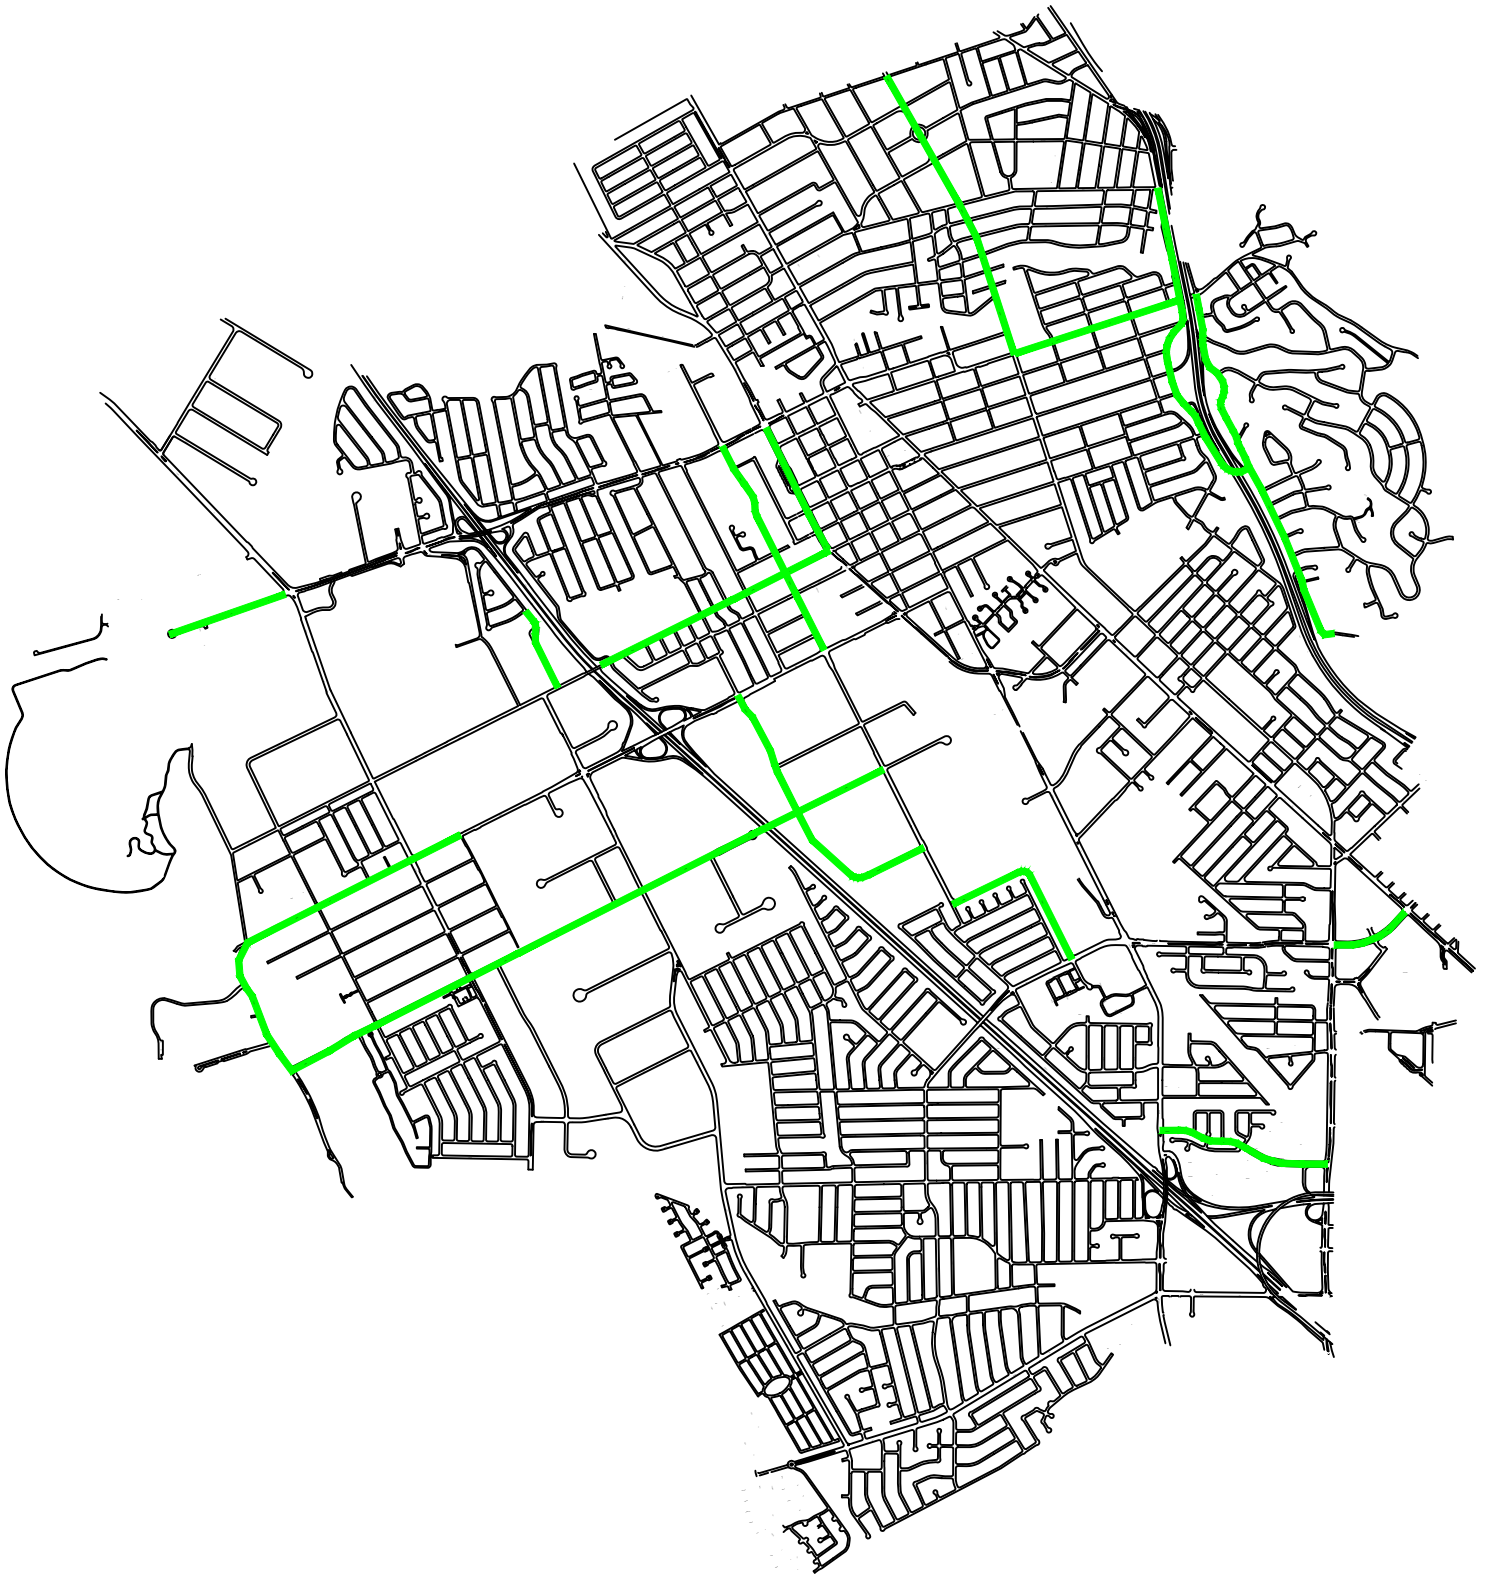

# CITY OF SAN LEANDRO SPEED LIMIT MAP

Legend	
	25-MPH
	30-MPH
	35-MPH
	40 MPH

CITY OF SAN LEANDRO  
25-MPH

CITY OF SAN LEANDRO  
30-MPH

CITY OF SAN LEANDRO  
35-MPH

CITY OF SAN LEANDRO  
40-MPH