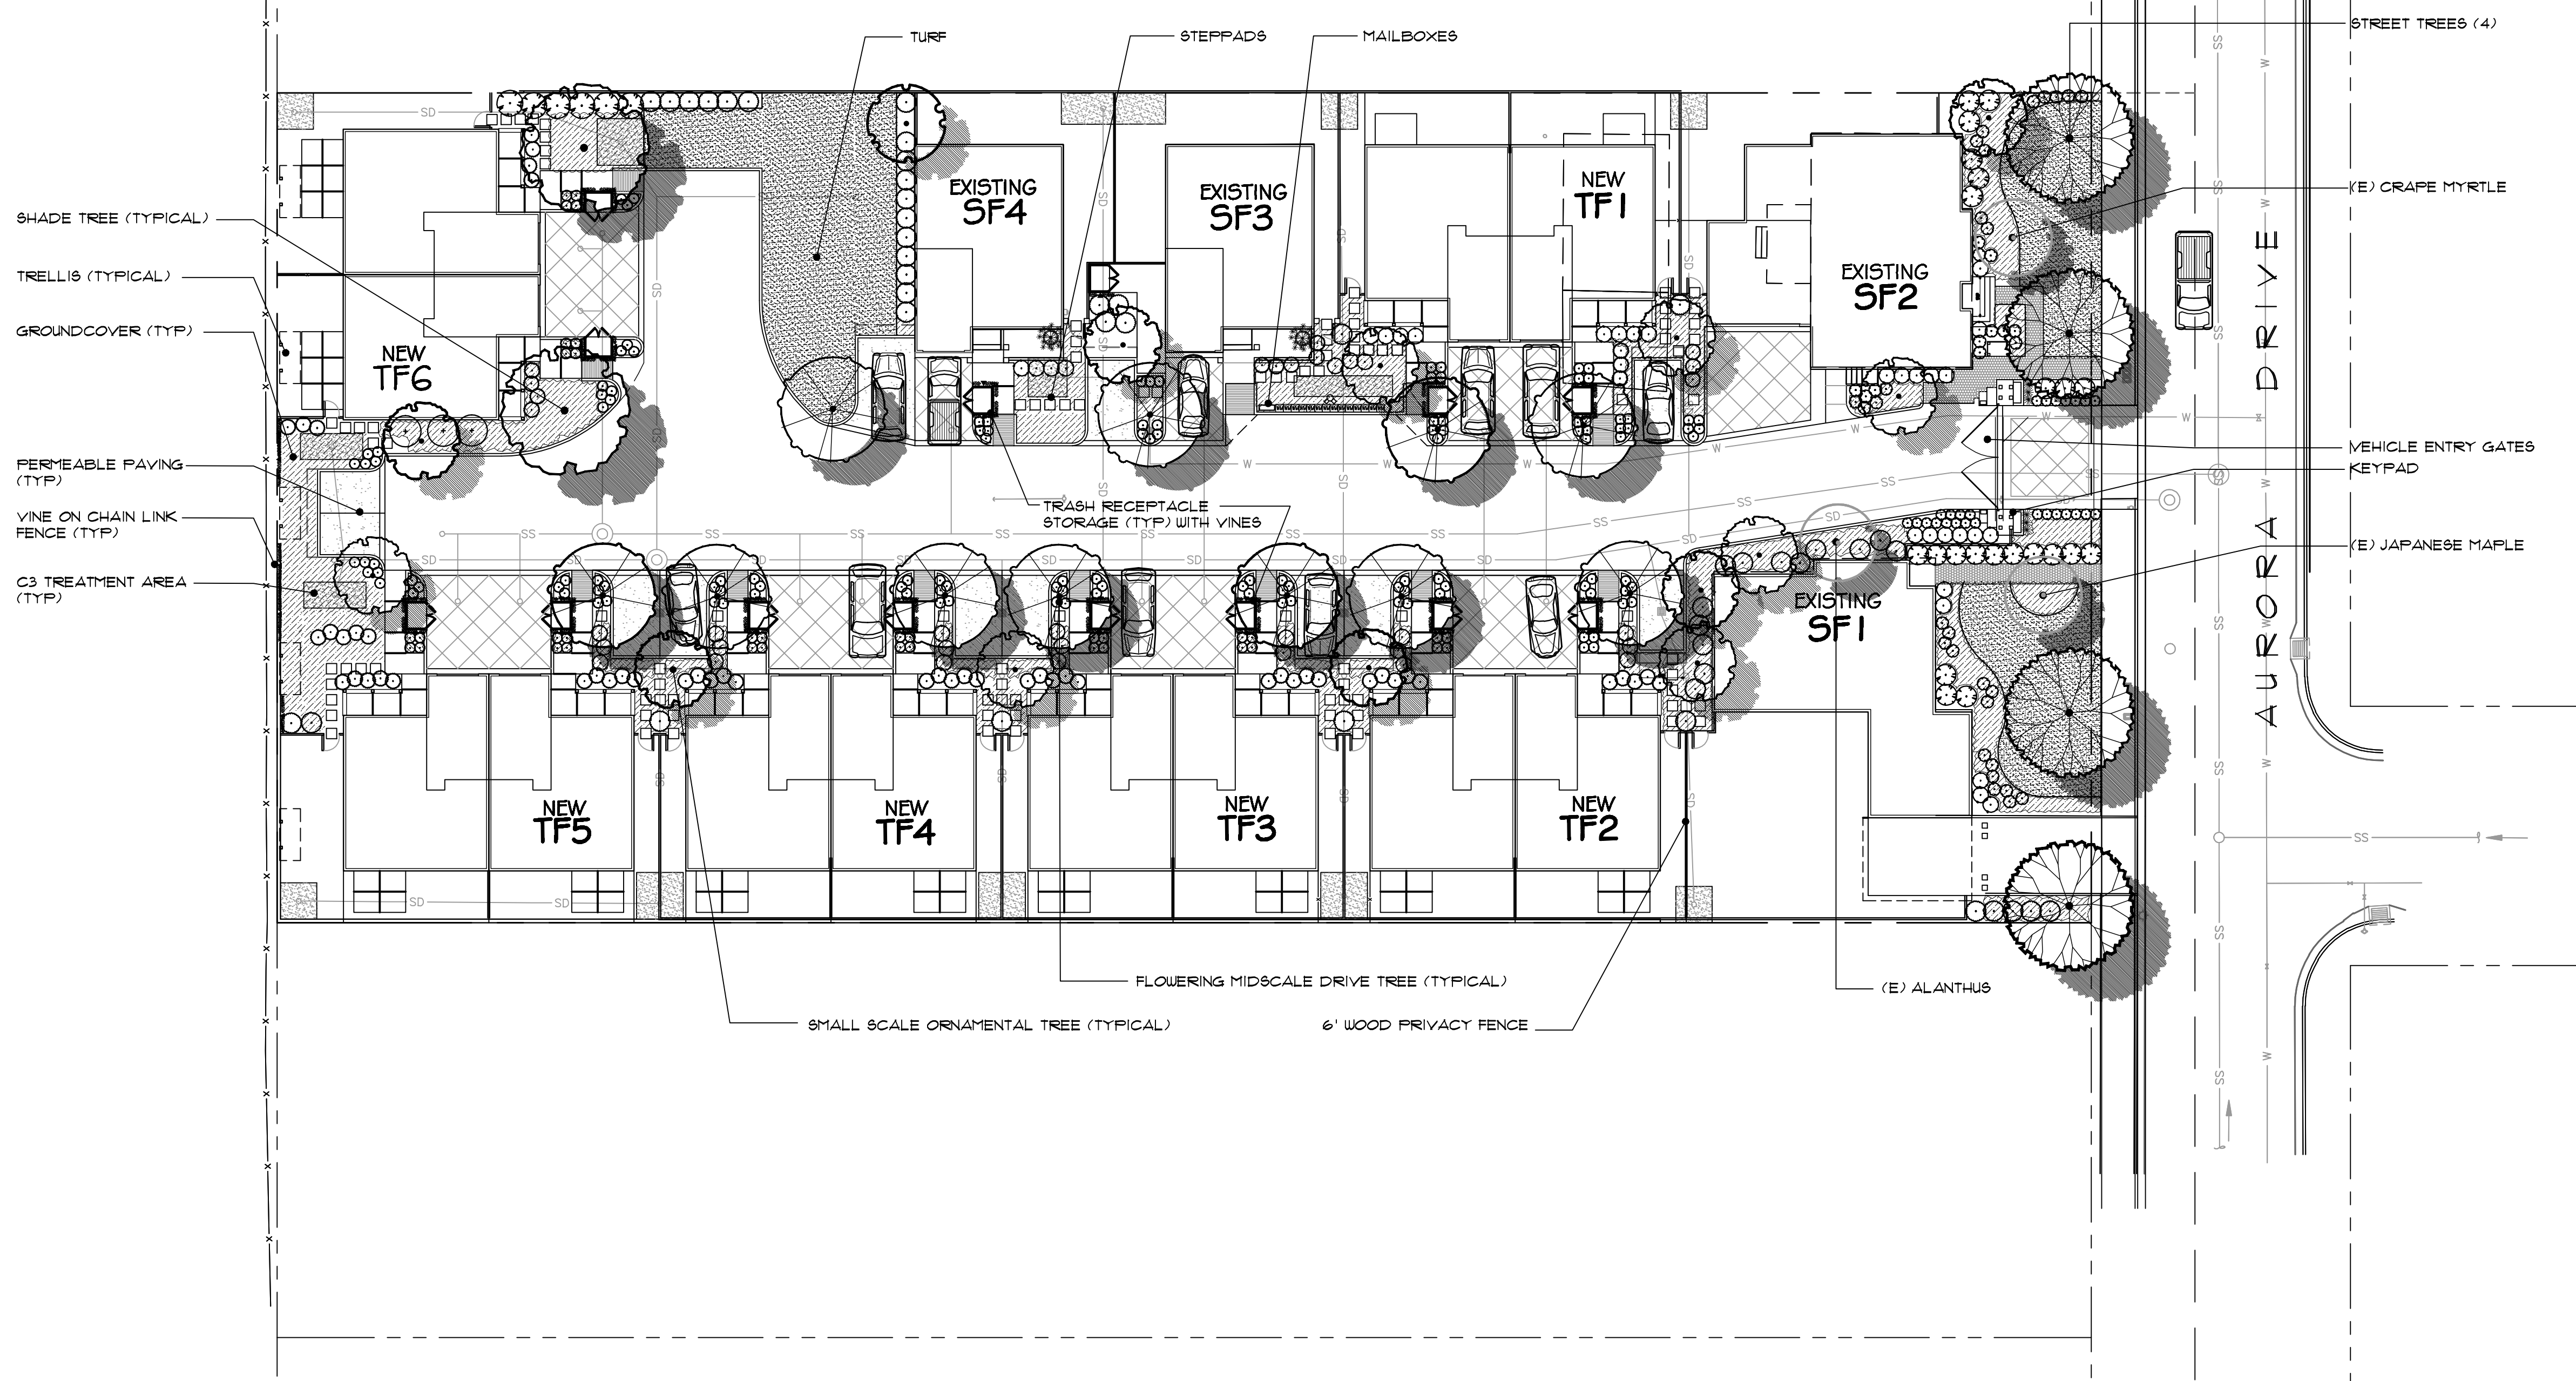

**PLANT MATERIAL KEY**

	<b>STREET TREES</b> PLATANUS ACERIFOLIA 'YARWOOD' London Plane Tree	<b>24" BOX</b>
	<b>SHADE TREES</b> NYSSA SYLVATICA Tupelo	<b>15 GAL.</b>
	<b>FLOWERING MIDSCALE TREE</b> PYRUS CALLERYANA 'CHANTICLEER' Chanticleer Pear	<b>15 GAL.</b>
	<b>SMALL SCALE ORNAMENTAL TREE</b> LAGERSTROEMIA H. 'MUSKOGEE' Lavender Crape Myrtle ACER PALMATUM Japanese Maple	<b>15 GAL.</b>
	<b>LARGE SHRUBS</b> Ficus religiosa Pineapple Guava Lavatera assurgentiflora 'Barnley' Tree Mallow Pittosporum t. 'Variegata' Variegated Tobira Rosmarinus o. 'Tuscan Blue' Upright Rosemary	<b>5 GAL.</b>
	<b>MEDIUM-SMALL SHRUBS</b> Carex tenuicollis Berkeley Sedge Cistus ladanifer Rockrose Correa pulchella 'Dusky Bells' Australian Fuchsia Helictotrichon sempervirens Blue Oat Grass Limonium perezi Sea Lavender Nandina domestica 'Harbor Dwarf' Dwarf Heavenly Bamboo Pennisetum alopecuroides Fountain grass Phormium 'Vester' Flax Phormium 'Tom Thumb' Flax Rose-groundcover White groundcover rose Salvia leucantha Mexican Sage Sollya heterophylla Australian Bluebell Creeper	<b>1 AND 5 GAL.</b>
	<b>VINES</b> Clytostoma callistegioides Purple Trumpet Vine Hedera h. 'Gold Heart' Variegated Dwarf English Ivy Trachelospermum jasminoides Star Jasmine	
	<b>GROUNDCOVERS</b> Erigeron karvinskianus Mexican Daisy Hemerocallis 'Black-eyed Susan' Dwarf Evergreen daylily Liriope muscari 'Silver Sunproof' Variegated Lily Turf Trachelospermum jasminoides Star Jasmine	<b>1 GAL.</b>
	<b>DWARF TURF-TYPE FESCUE</b>	<b>TURF</b>

**NOTES:**  
ALL LANDSCAPING SHALL ADHERE TO THE CITY OF SAN LEANDRO LANDSCAPE REQUIREMENTS.  
ALL LANDSCAPING SHALL BE HYDROZONED AND IRRIGATED BY AN AUTOMATIC WATER CONSERVING IRRIGATION SYSTEM.  
ALL LANDSCAPE AREAS (TURF EXCLUDED) SHALL RECEIVE 3' OF WALK-ON BARK MULCH.

**PRELIMINARY LANDSCAPE PLAN**

**AURORA COTTAGES**  
Aurora Drive  
San Leandro, CA