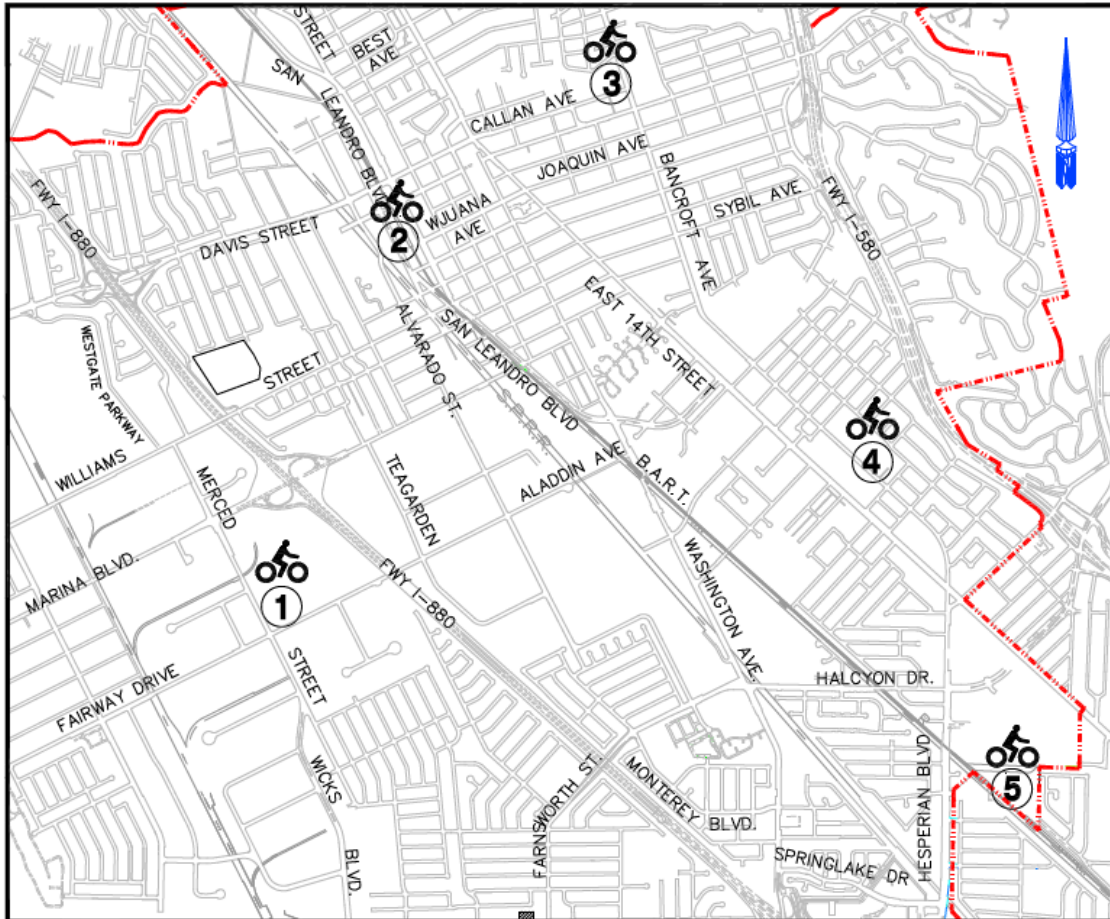

CITY OF SAN LEANDRO

2017 BIKE TO WORK/SCHOOL DAY

ENERGIZER STATION LOCATIONS

ENERGIZER STATION ~ SPONSOR

- ① Kaiser San Leandro Medical Center ~ Kaiser Permanente
- ② San Leandro BART Station ~ City of San Leandro
- ③ Memorial Park ~ Healing Hands Chiropractic Studio
- ④ Toyon Park ~ Bike Walk San Leandro / Civic Spark
- ⑤ Bayfair BART Station ~ Alameda Public Works Agency