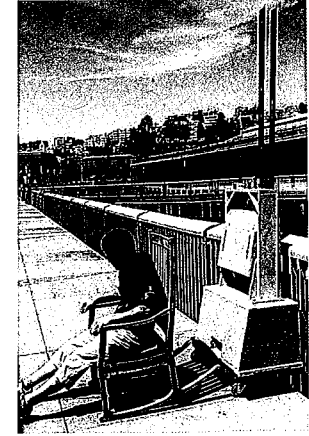

① Scaled Prototype

② 1:1 Prototype

③ 1:1 Prototype @ San Leandro Cherry Festival
a. w/ hand held striker

b. automatic striker

c. rocking chair activated striker

④ 1:1 Prototype #2

exploratorium®
Studio for Public Space