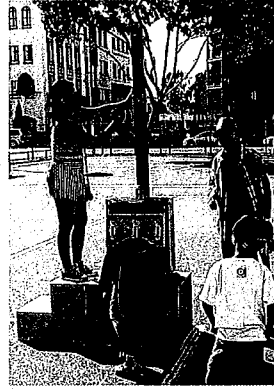

① Scaled Prototype

② 1:1 Prototype

③ 1:1 Prototype @ San Leandro Cherry Festival
a. w/ hand held striker

b. automatic striker

c. rocking chair activated striker

④ 1:1 Prototype #2

exploratorium®
Studio for Public Space