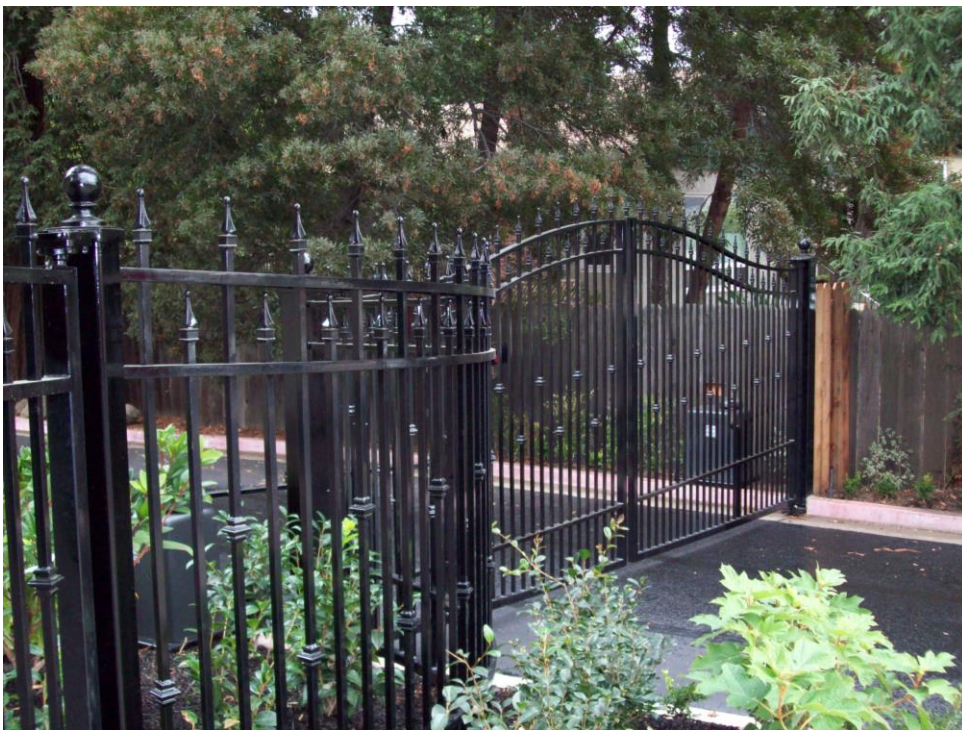

Photograph of Arched Tops for the Gates and the Twisted Knot Detail on the Vertical Bars at Floresta Gardens.

PLN2014-00006  
Exhibit G  
July 21, 2014