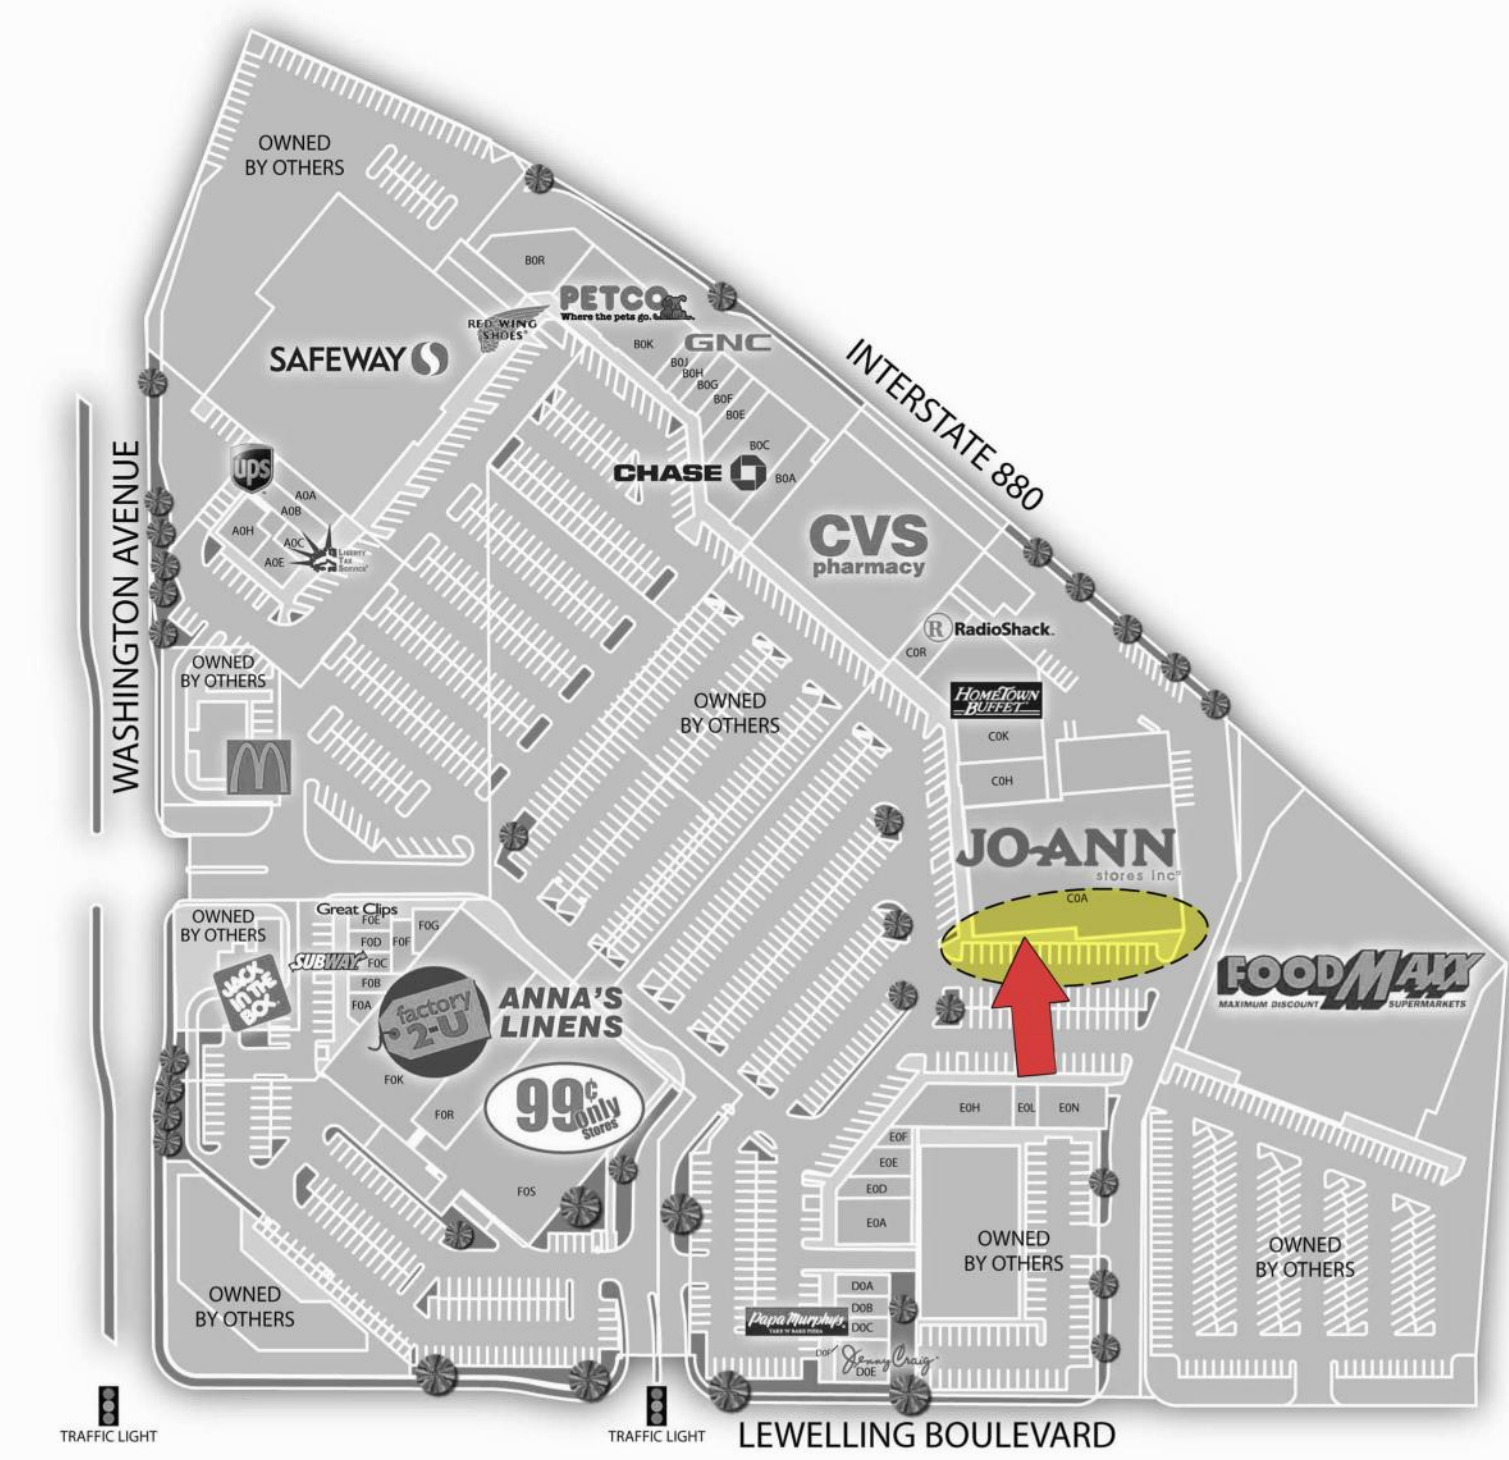

7 - 6' X 10' PICTURE BOXES,
EVENLY SPACED

HISTORICAL DISPLAY

N T S

KEY SITE PLAN

N T S

DATE: 11-06-2015

REV. NO. REV. DATE

HISTORICAL
DISPLAY

X - 43

JOB NO.: WG021