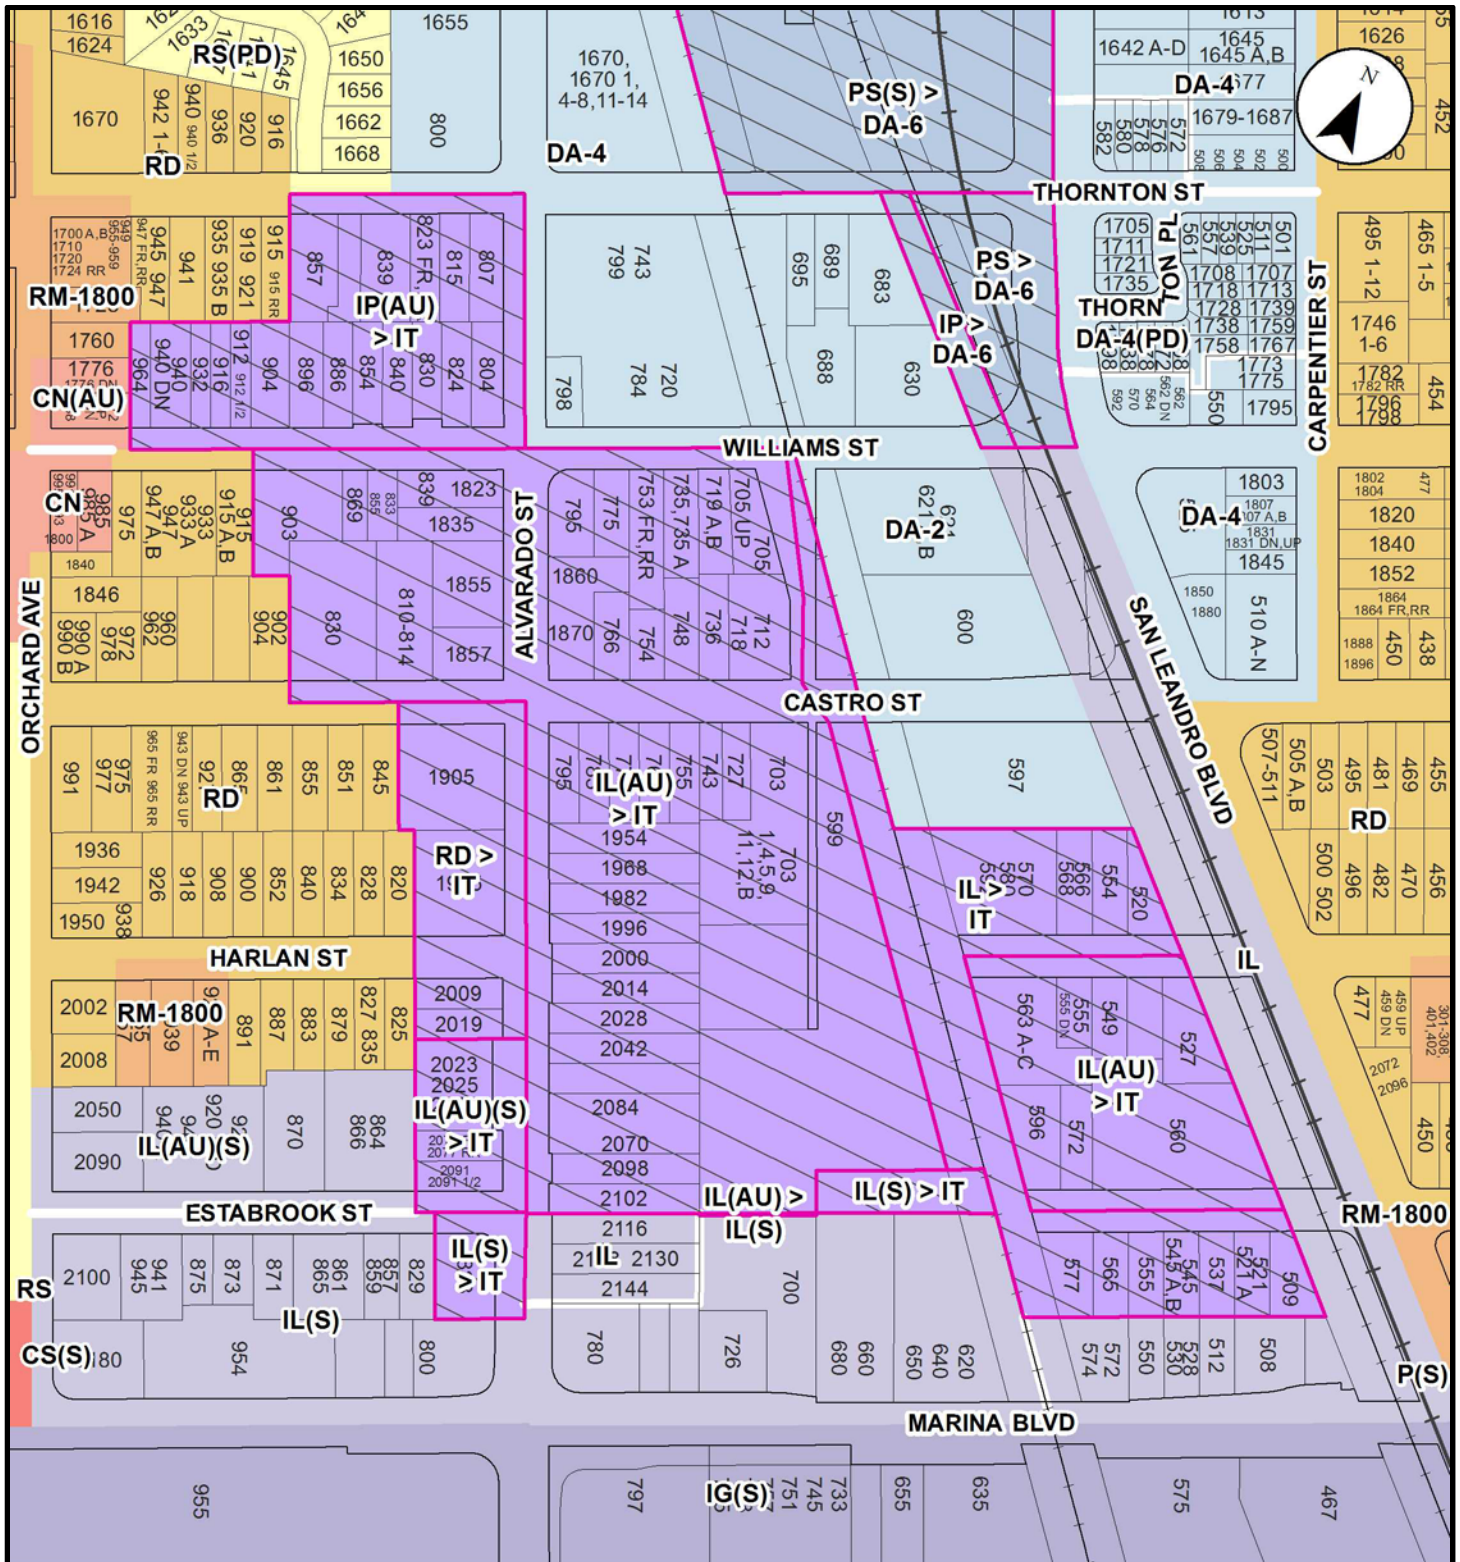

Industrial Transition - Marina Boulevard, East Proposed Zoning Changes

CN	DA-4	IL	RD
CS	DA-6	IT	RM-1800
DA-2	IG	P	RS

DA=5 > DA-6
Current > Proposed

Proposed Zoning Change