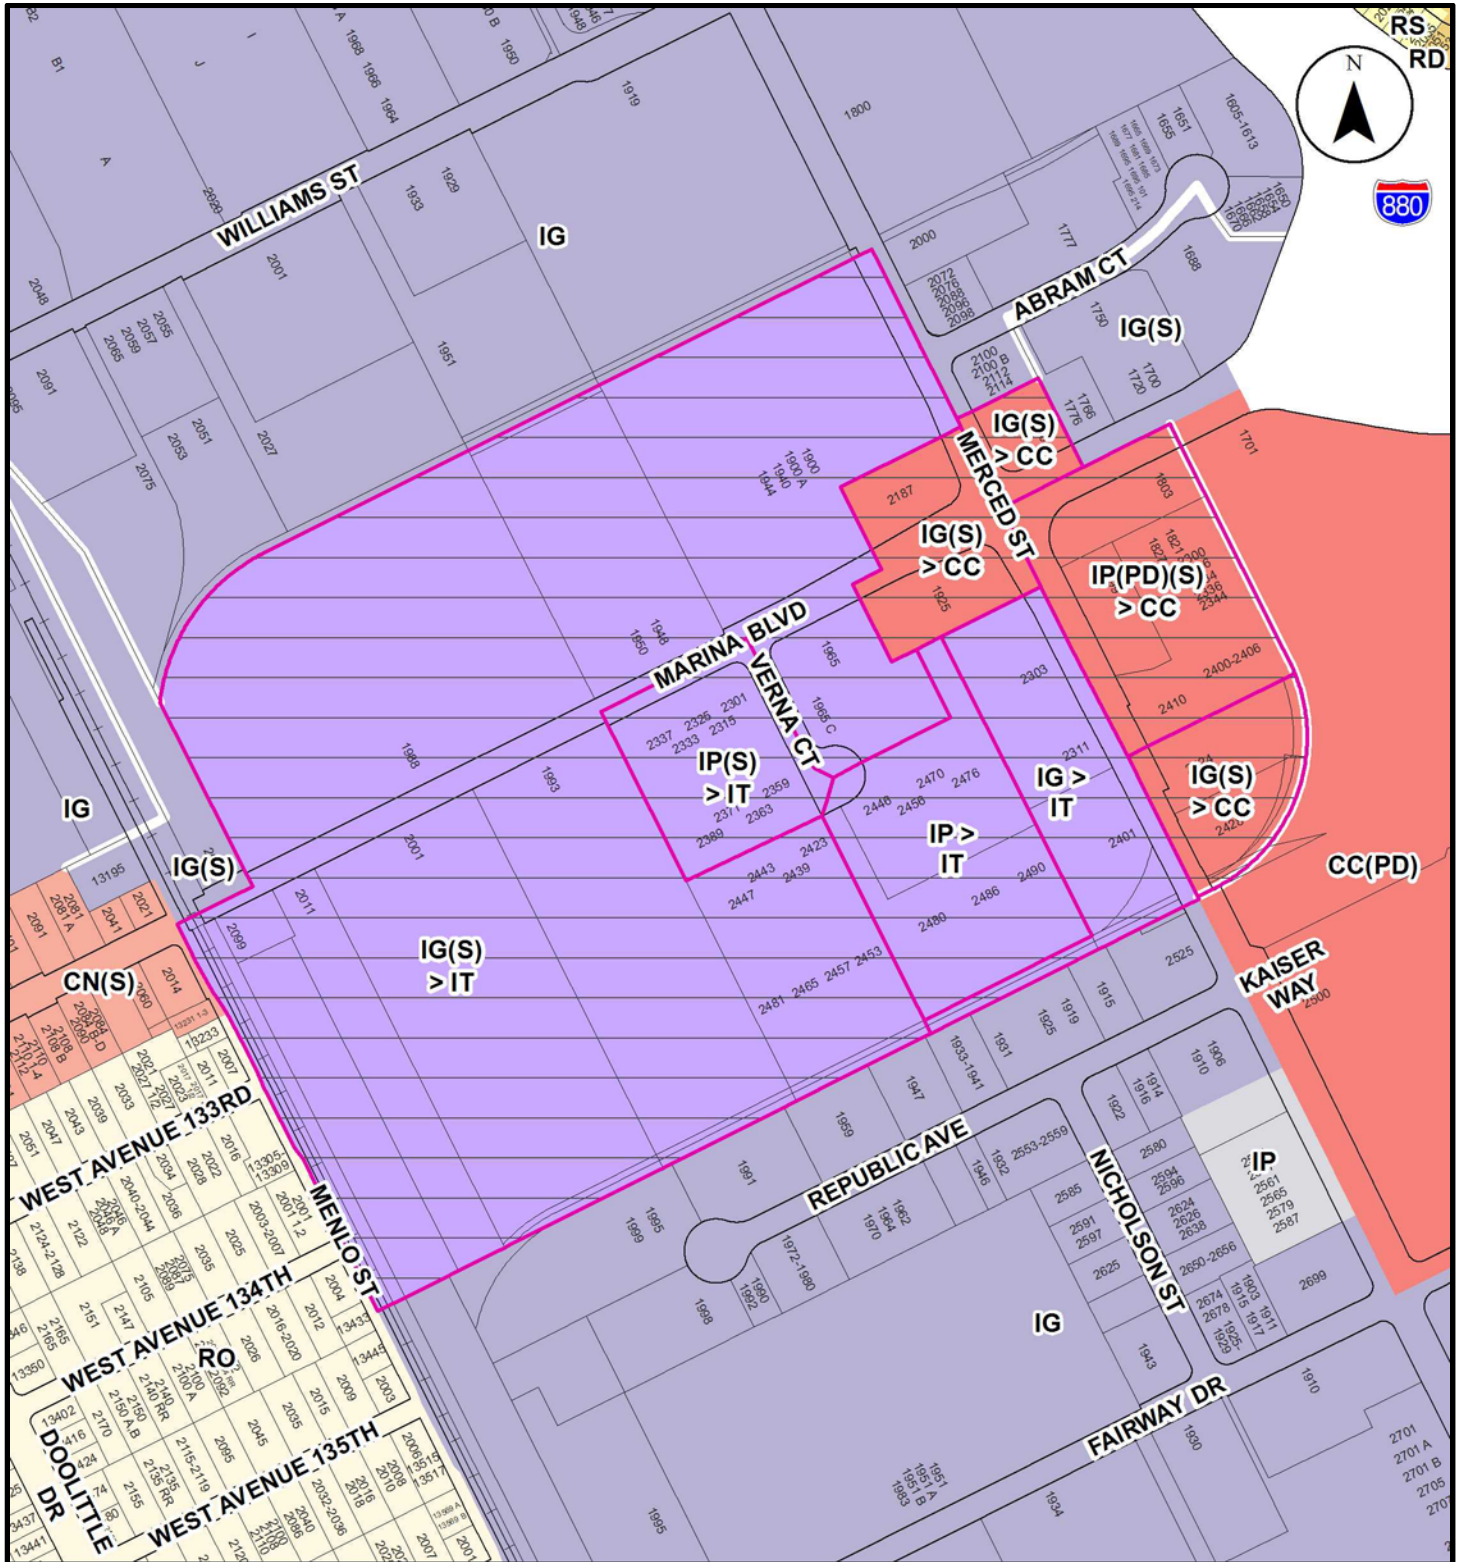

Industrial Transition - Marina Boulevard, West Proposed Zoning Changes

- CC
- IP
- RO
- CN
- IT
- RS
- IG
- RD

DA=5 > DA-6
Current > Proposed

 Proposed Zoning Change