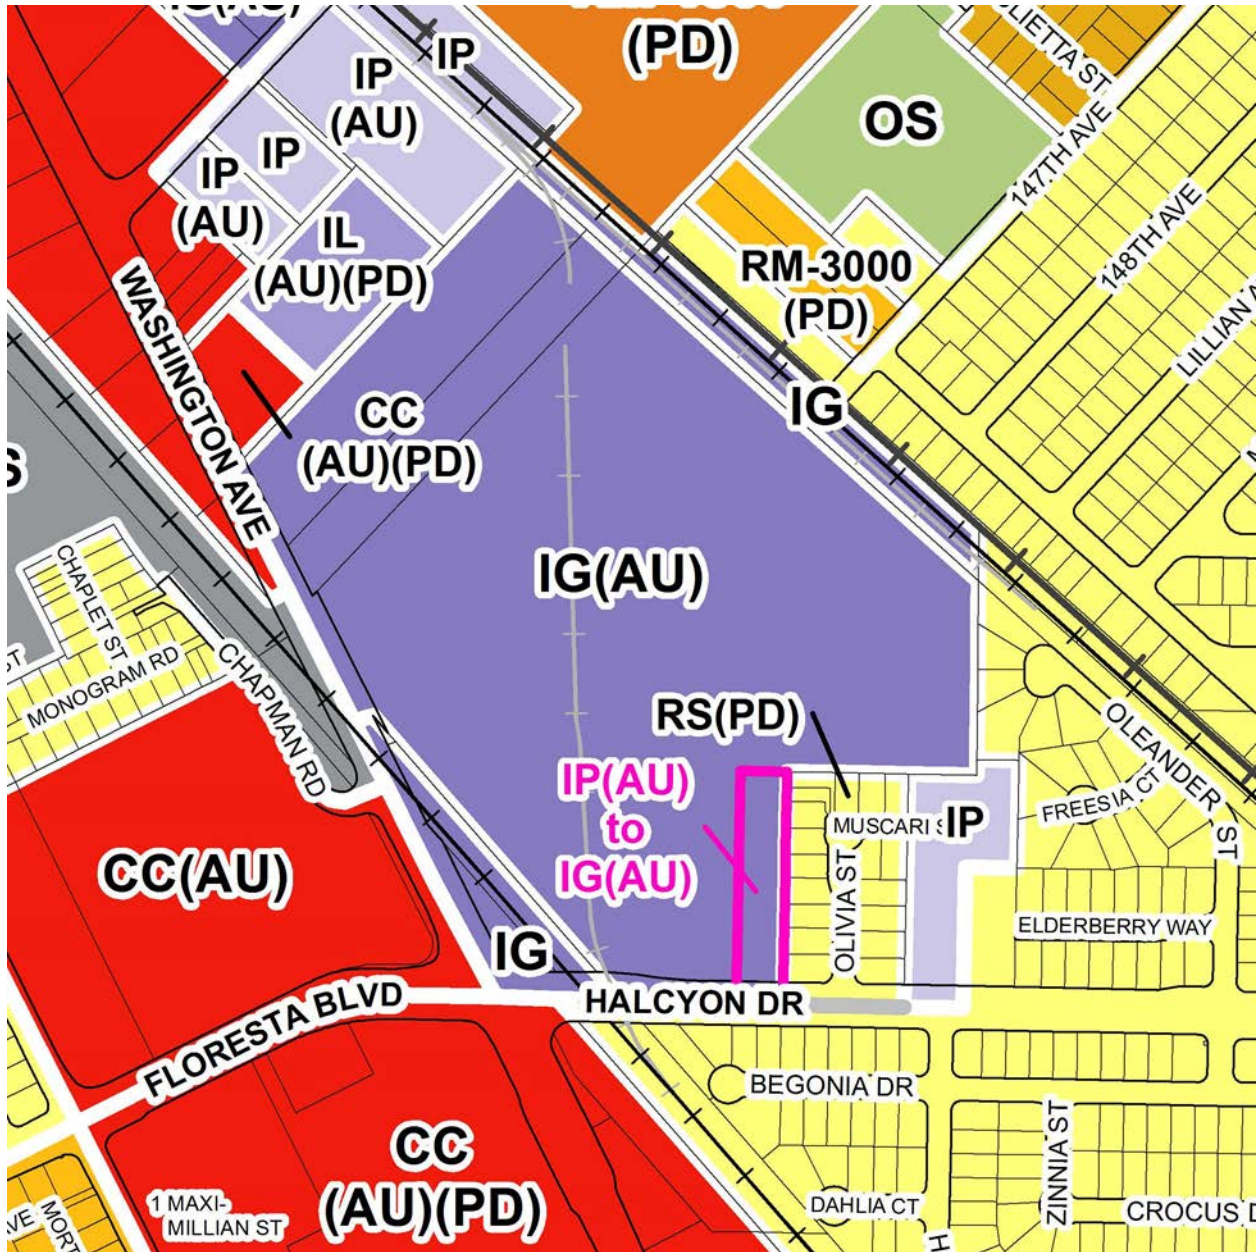

Planning Commission Resolution 2017-001

Exhibit D

Rezoning from Industrial Park, Assembly Overlay (IP-AU) to

Industrial General, Assembly Overlay (IG-AU)

100 Halcyon Drive APNs: 77C-1240-2