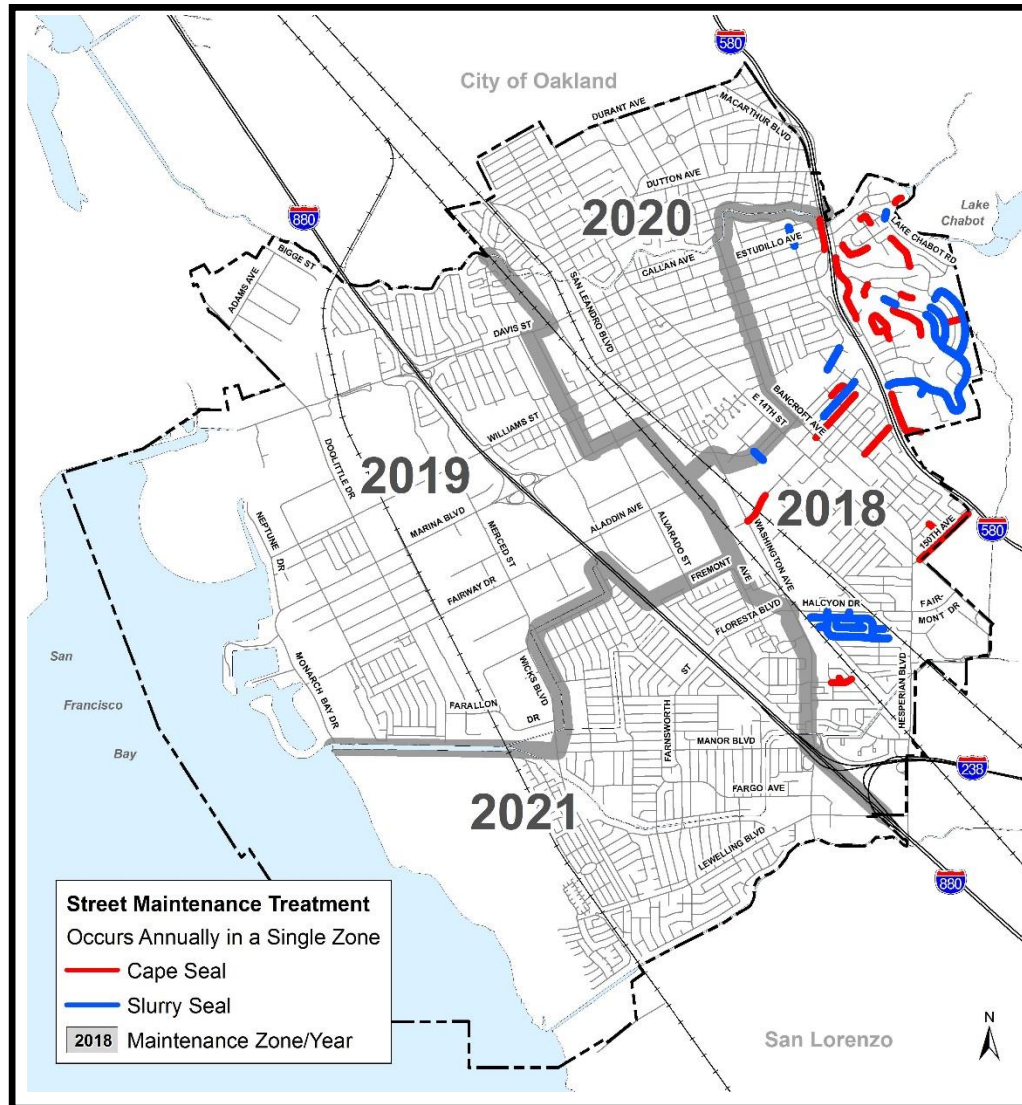

Annual Street Maintenance 2018 Proposed Locations

STREET NAME	BEGIN	END
137th Ave	Wake Ave	138th Ave
138th Ave	Lark St	School St
139th Ave	Bancroft Ave	Cul-de-sac
139th Ave	Washington Ave	Driveway @ 790 139th Av.
150th Ave	E. 14th St	City Limit
Begonia Ct	Hollyhock Dr	Cul-de-sac
Begonia Dr	Hollyhock Dr	Hollyhock Dr
Benedict Dr	Sherry Ct	City Limit
Benedict Dr	View Dr	Benedict Ct
Bradrick Dr	Harold Ave	Martell Ave
Chabot Ter	Lake Chabot Rd	Cul-de-sac
Crocus Dr	Zinnia Dr	Cul-de-sac
Dahlia Ct	Hollyhock Dr	Cul-de-sac
Donald Ave	Peters St	150th Ave
Edgehill Ct	Marineview Dr	Cul-de-sac
Evergreen Ave	Fulton Ave	Cul-de-sac
Graff Ave.	1582 Graff Ave.	View Dr.
Harborview Dr	Skyview Dr	Marineview Dr
Hillside Cir	Hillside Dr	Hillside Dr
Hillside Dr	Montrose Dr	Hillside Cir
Hillview Dr	Harborview Dr	Lakeview Dr
Hollyhock Dr	Halcyon Dr	Cul-de-sac
Lakeview Dr	Skyview Dr	Marineview Dr (N. inter.)
Macarthur Bl	San Leandro Creek	Joaquin Ave
Marineview Dr	Edgehill Rd	Cul-de-sac
Marineview Dr	Skyview Dr	Vista Grand Dr
Morgan Ave	Collier Dr	Estudillo Ave
Narcissus Ct	Begonia Dr	Cul-de-sac
Oleander St	Begonia Dr	Halcyon Dr
Rose Dr	San Leandro Bl	Hospital RoW
Russ Ave	Lark Ave	School St
Ruthelen Ct	Bradrick Dr	Cul-de-sac
Sandelin Ave	Norene Way	Cul-de-sac
Sandelin Ct	Graff Ave	Sandelin Ave
Scenicview Ct	Scenicview Dr	Sandelin Ave
Scenicview Dr	Edgehill Rd	Cul-de-sac
Skyview Dr	Lakeview Dr	Longview Dr
Sunflower Dr	Begonia Dr	Crocus Dr
Sylvan Cir	Estudillo Ave	Cul-de-sac
Vista Grand Ct	Vista Grand Dr	Cul-de-sac
Vista Grand Dr	Benedict Dr	Marineview Dr
Zinnia Dr	Begonia Dr	Crocus Dr