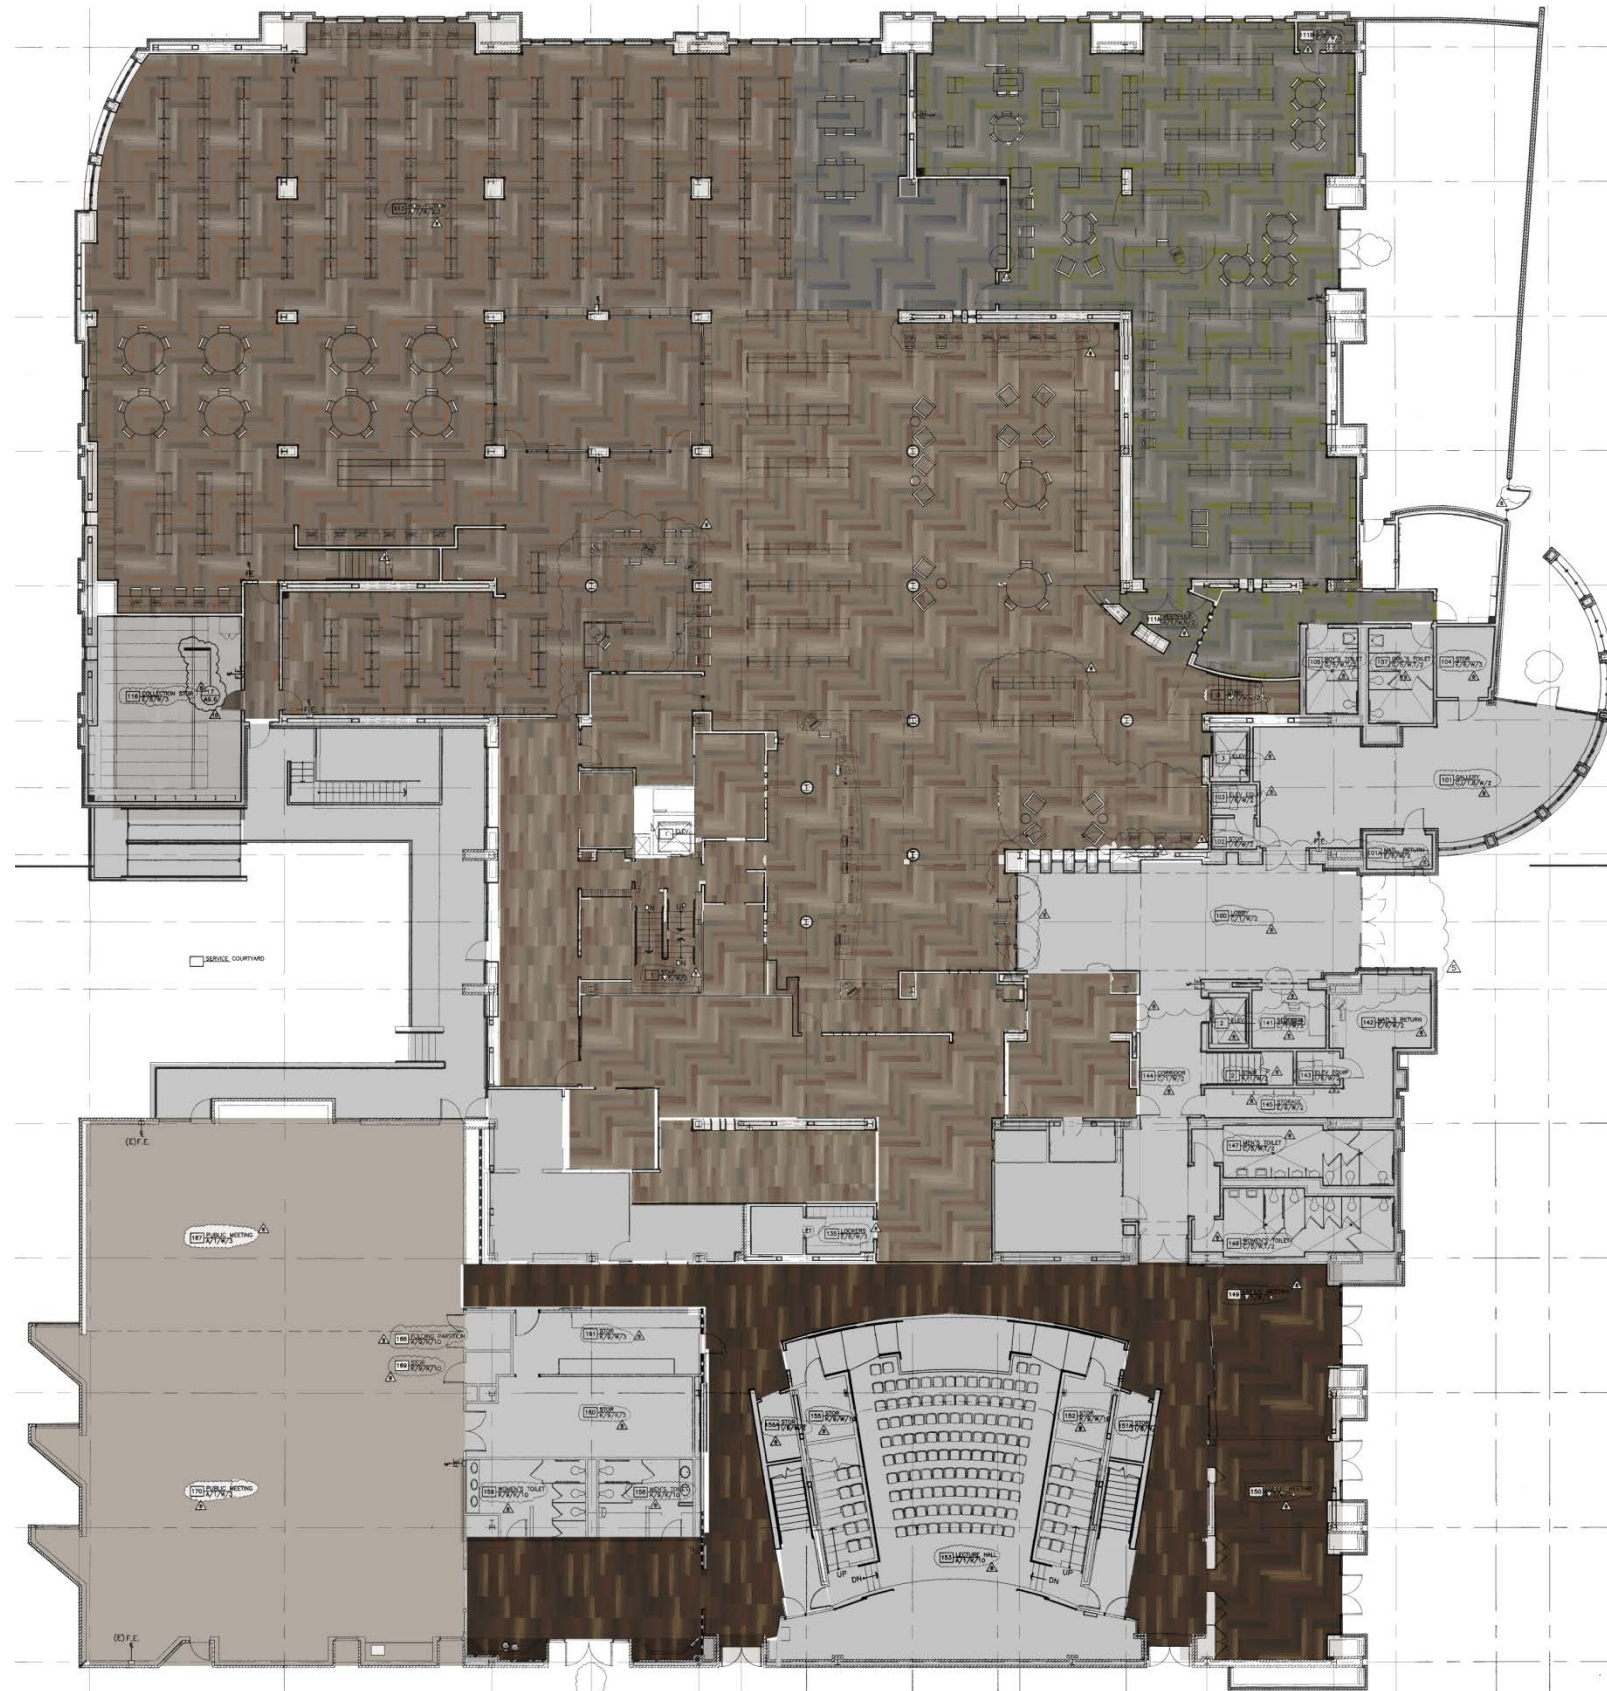

The City of San Leandro San Leandro Library Renovation

07.19.2016

AGENDA

Library Flooring

Furniture Options

FINISH FLOOR PLAN

OPTION A
First Floor Finish Plan

FINISH FLOOR PLAN

OPTION A
Second Floor Finish Plan

GROUP 4

JULY 19, 2016

SAN LEANDRO LIBRARY

FINISH FLOOR PLAN

LIVING ROOM AND SECOND FLOOR CARPET

CHILDREN'S AND TEEN CARPET

FIRST FLOOR ADULT CARPET

MEETING AND STAFF CARPET

OPTION A
Shaw – Vertical Layers

FINISH FLOOR PLAN

OPTION B
First Floor Finish Plan

FINISH FLOOR PLAN

OPTION B
Second Floor Finish Plan

FINISH FLOOR PLAN

LIVING ROOM, STAFF, & SECOND FLOOR CARPET