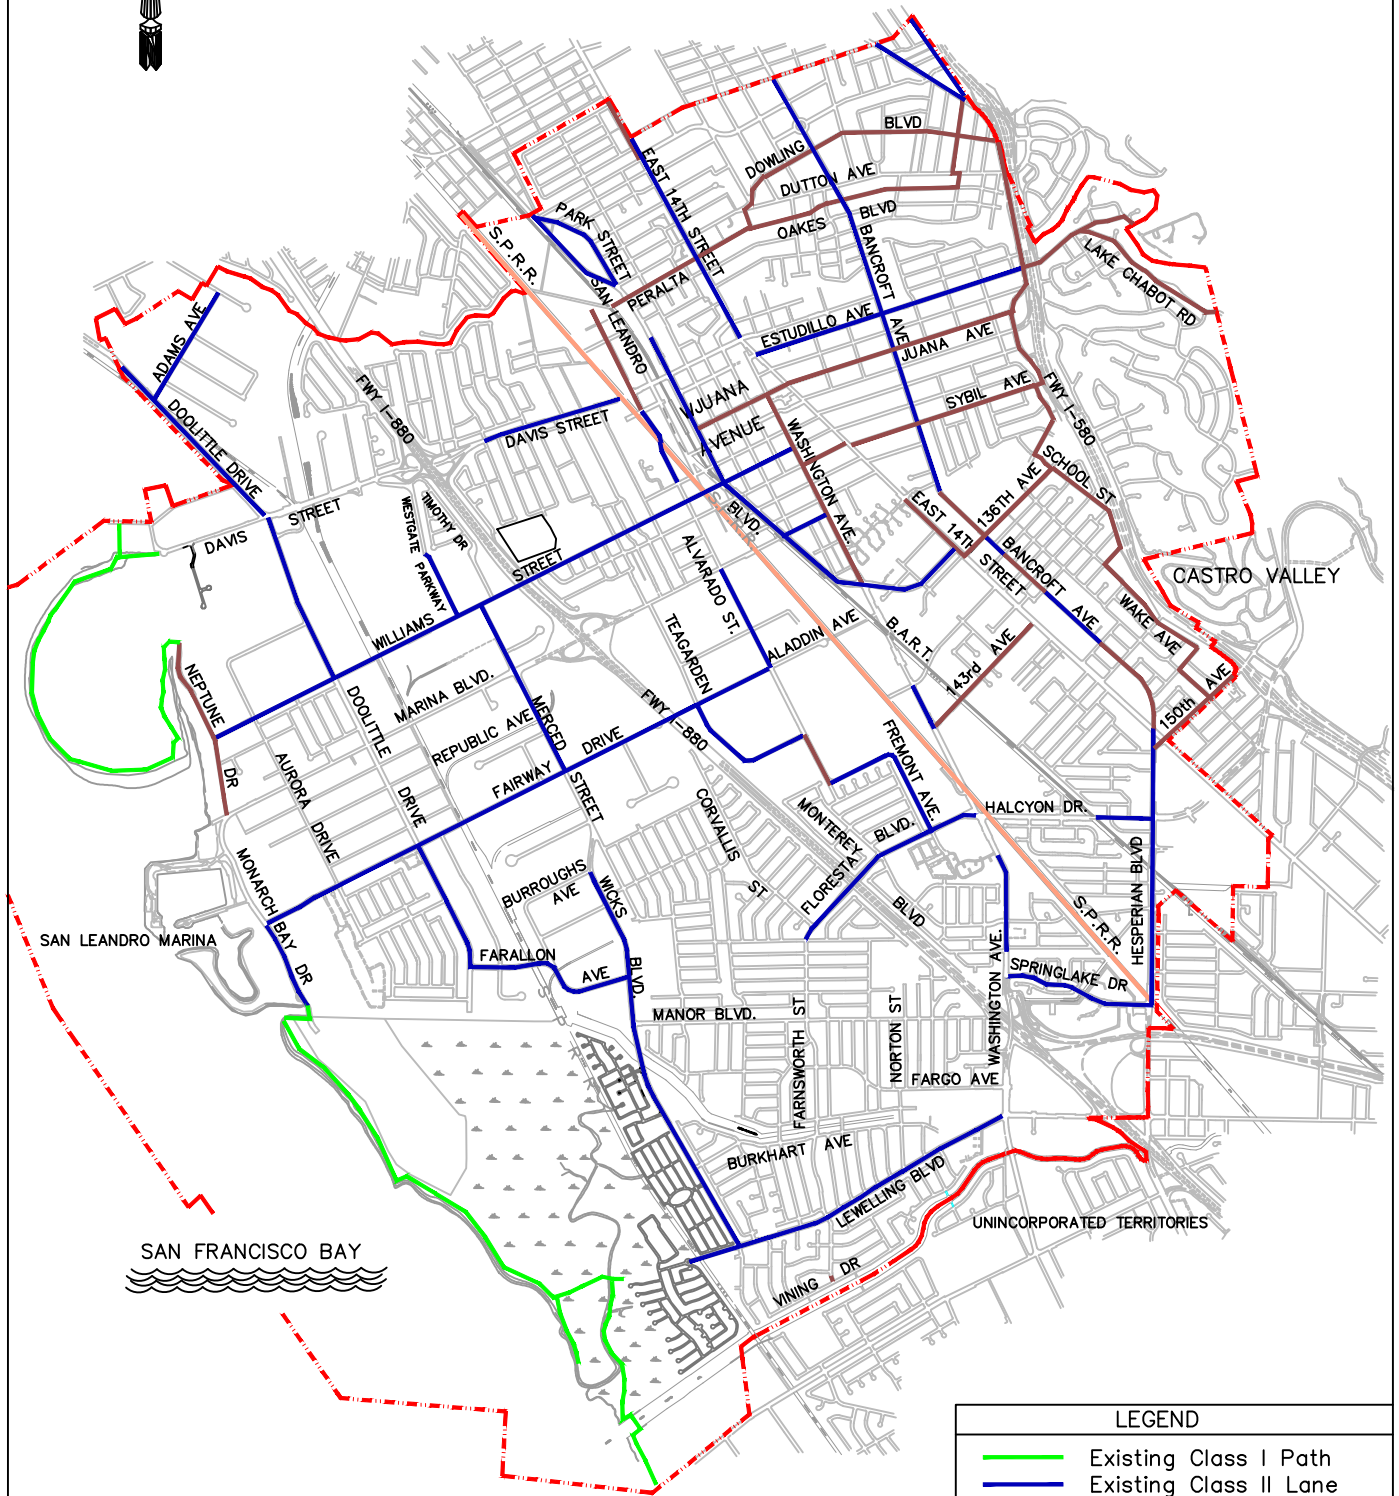

SAN LEANDRO BICYCLE MAP 3/28/16

LEGEND	
	Existing Class I Path
	Existing Class II Lane
	Existing Class III Route
	S.P.R.R.